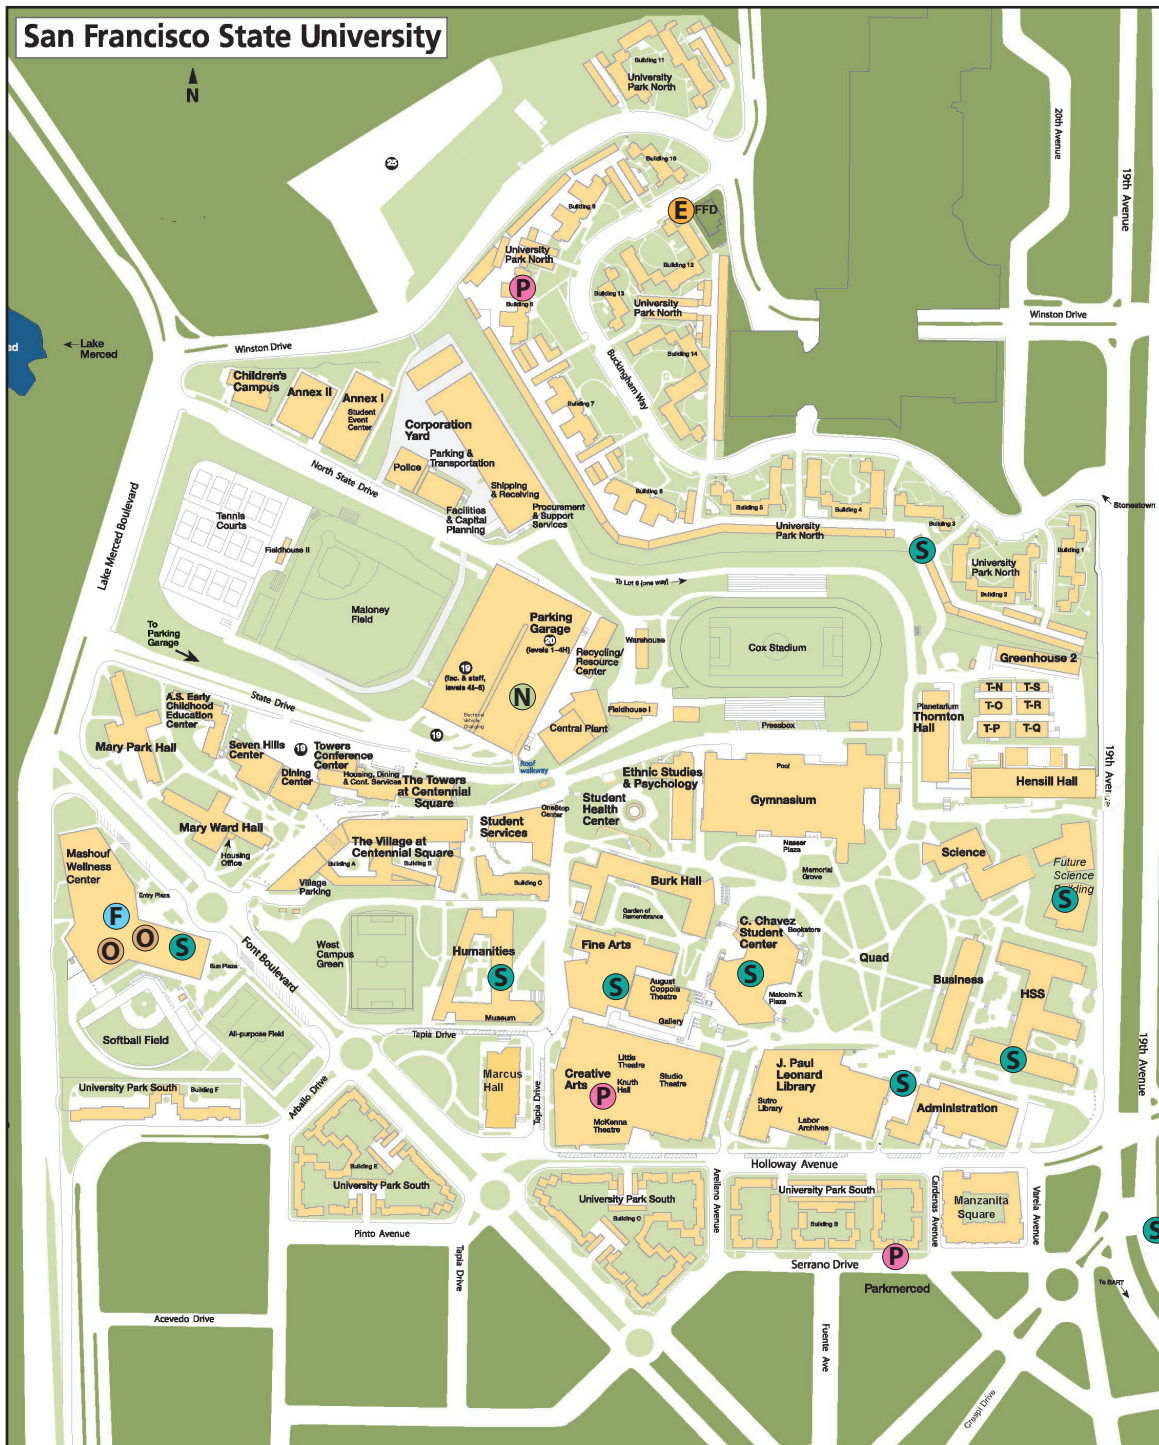

Campus Crime Map

December 2024

A	Arson	0	K	Narcotics Offense	0
B	Assault	0	L	Robbery	0
C	Assault w/ Deadly Weapon	0	M	Sexual Assault	0
D	Battery	0	N	Theft - Auto	1
E	Burglary - Auto	1	O	Theft - Grand	2
F	Burglary - Building/Residential	1	P	Theft - Petty	3
G	Child Abuse	0	Q	Threats	0
H	Domestic Violence	0	R	Trespassing	0
I	Homicide	0	S	Vandalism	9
J	Indecent Exposure	0	T	Weapons Offense	0

Note: Dots are not placed at the exact address of occurrence.