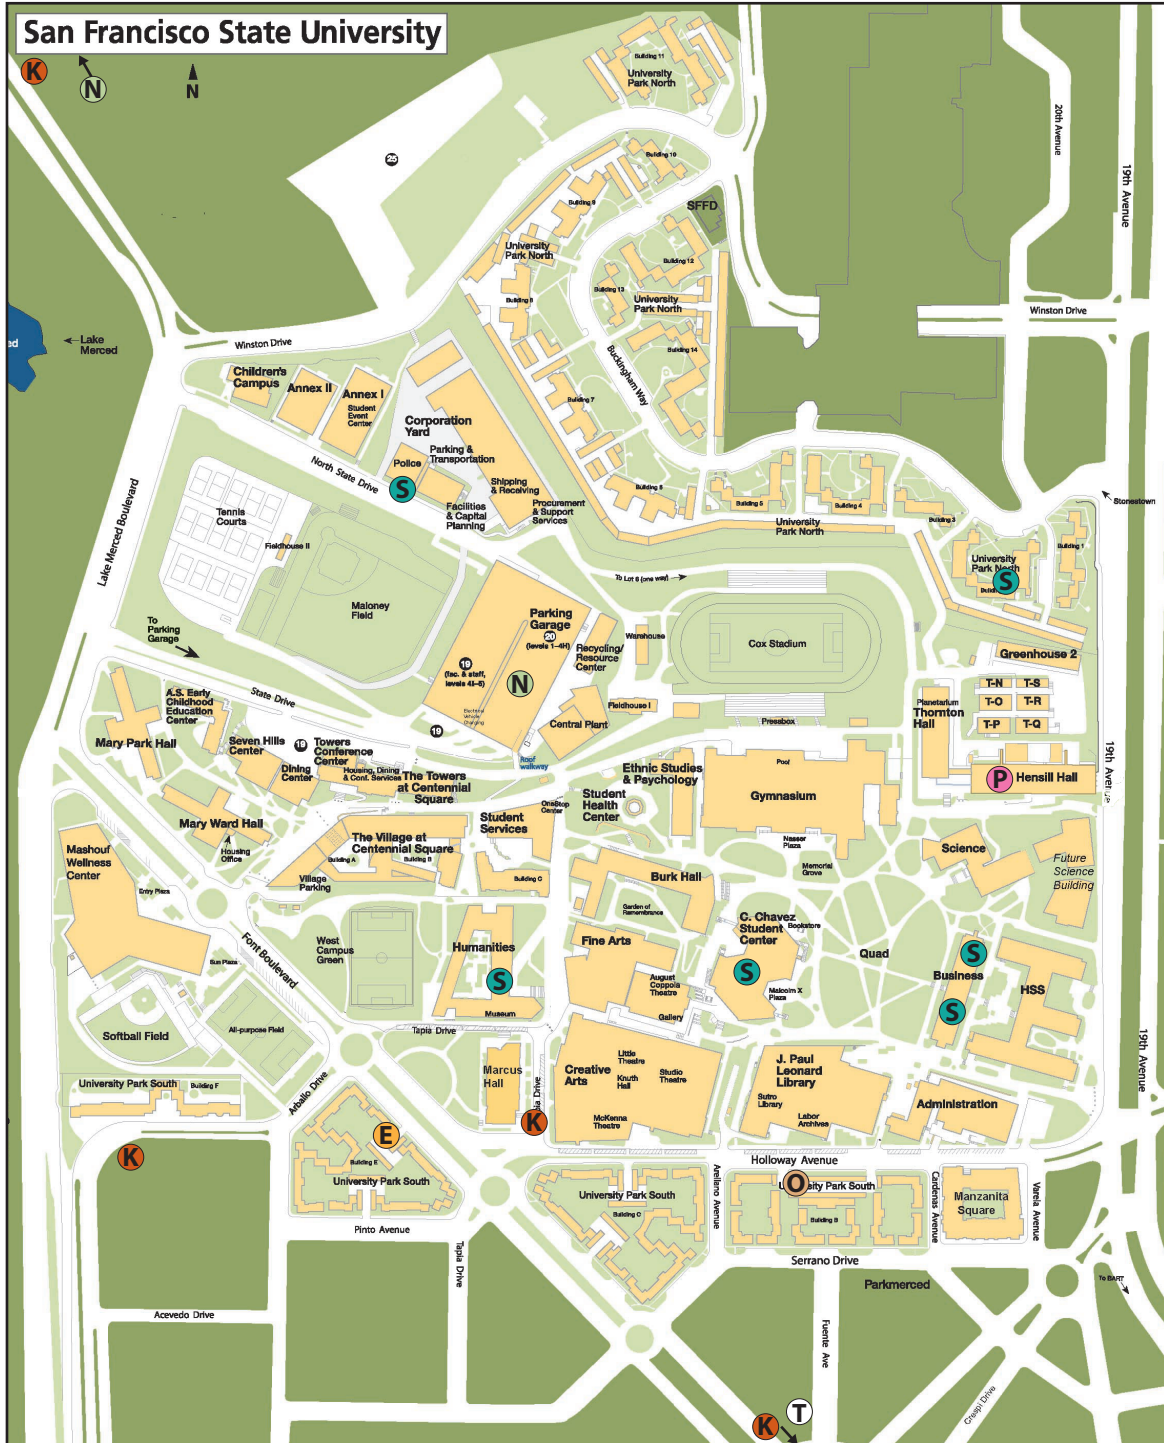

Campus Crime Map

January 2025

A	Arson	0	K	Narcotics Offense	4
B	Assault	0	L	Robbery	0
C	Assault w/ Deadly Weapon	0	M	Sexual Assault	0
D	Battery	0	N	Theft - Auto	2
E	Burglary - Auto	1	O	Theft - Grand	1
F	Burglary - Building/Residential	0	P	Theft - Petty	1
G	Child Abuse	0	Q	Threats	0
H	Domestic Violence	0	R	Trespassing	0
I	Homicide	0	S	Vandalism	6
J	Indecent Exposure	0	T	Weapons Offense	1

Note: Dots are not placed at the exact address of occurrence.