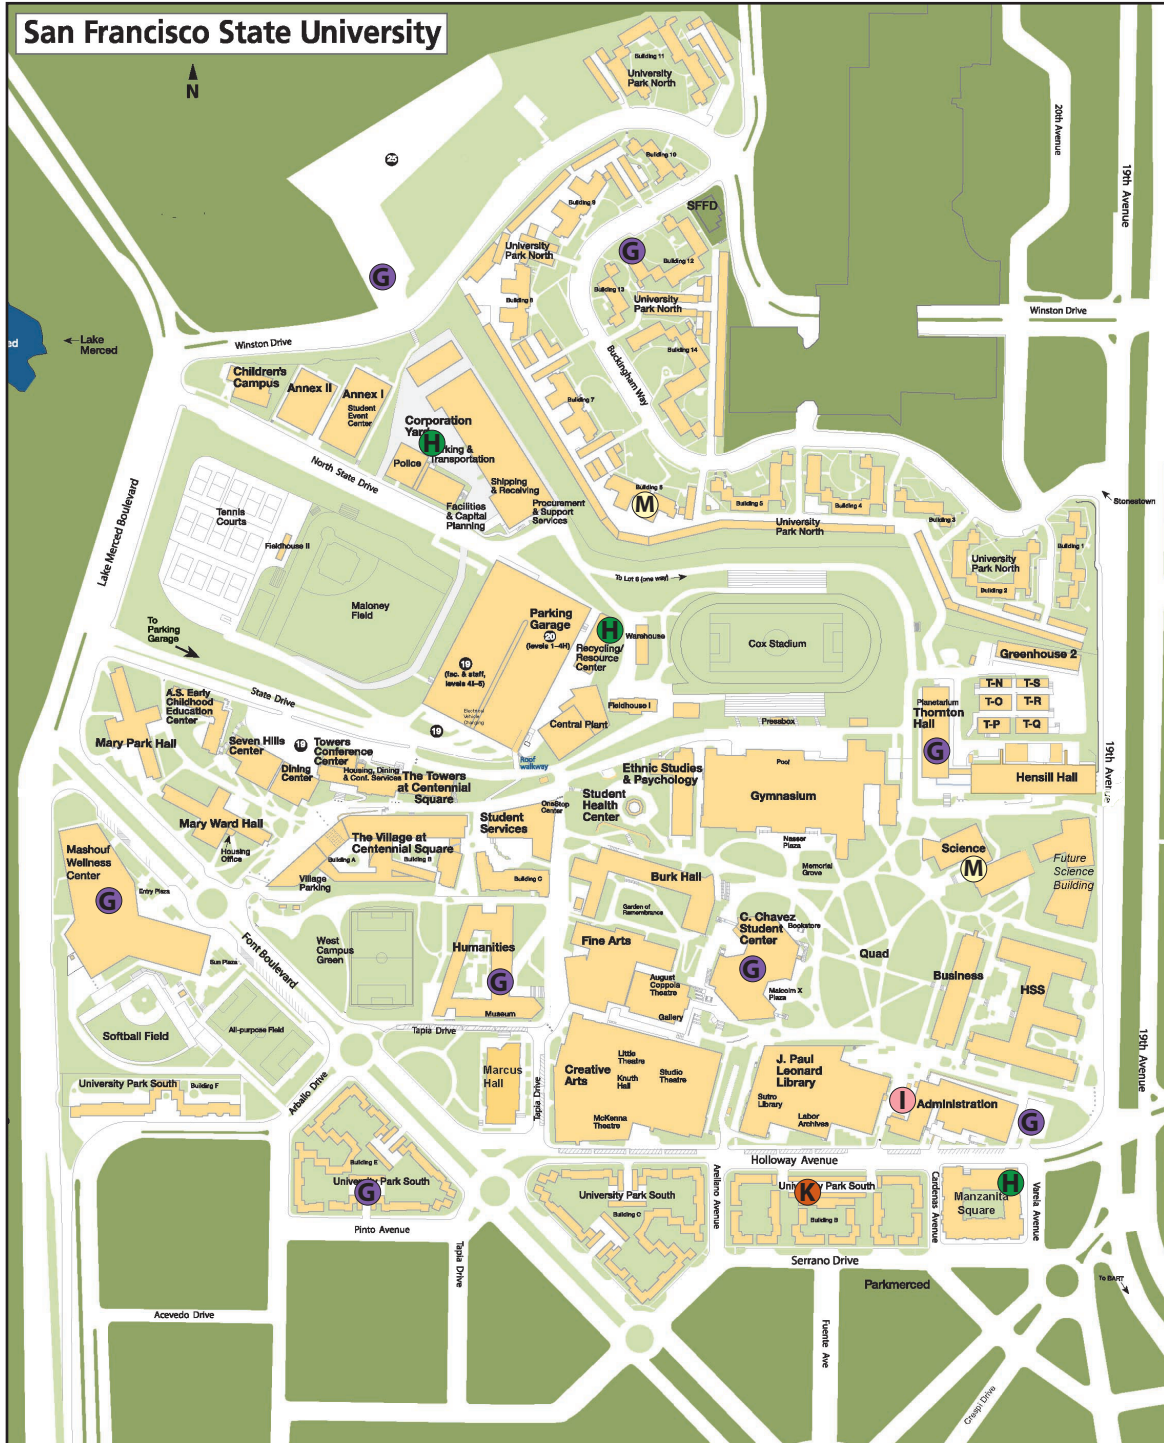

Campus Crime Map

June 2024

A	Assault	0	K	Auto Burglary	1
B	Battery	0	L	Robbery	0
C	Sexual Assault	0	M	Building/Residential Burglary	1
D	Assault w/ Deadly Weapon	0	N	Recovered Vehicle	0
E	Homicide	0	O	Child Abuse	0
F	Indecent Exposure	0	P	Threats	0
G	Vandalism	8	Q	Trespassing	0
H	Petty Theft	3	R	Possession of Marijuana	0
I	Grand Theft	1	S	Minor in Possession of Alcohol	0
J	Auto Theft	0	T	Possession of Methamphetamine	0

Note: Dots are not placed at the exact address of occurrence.