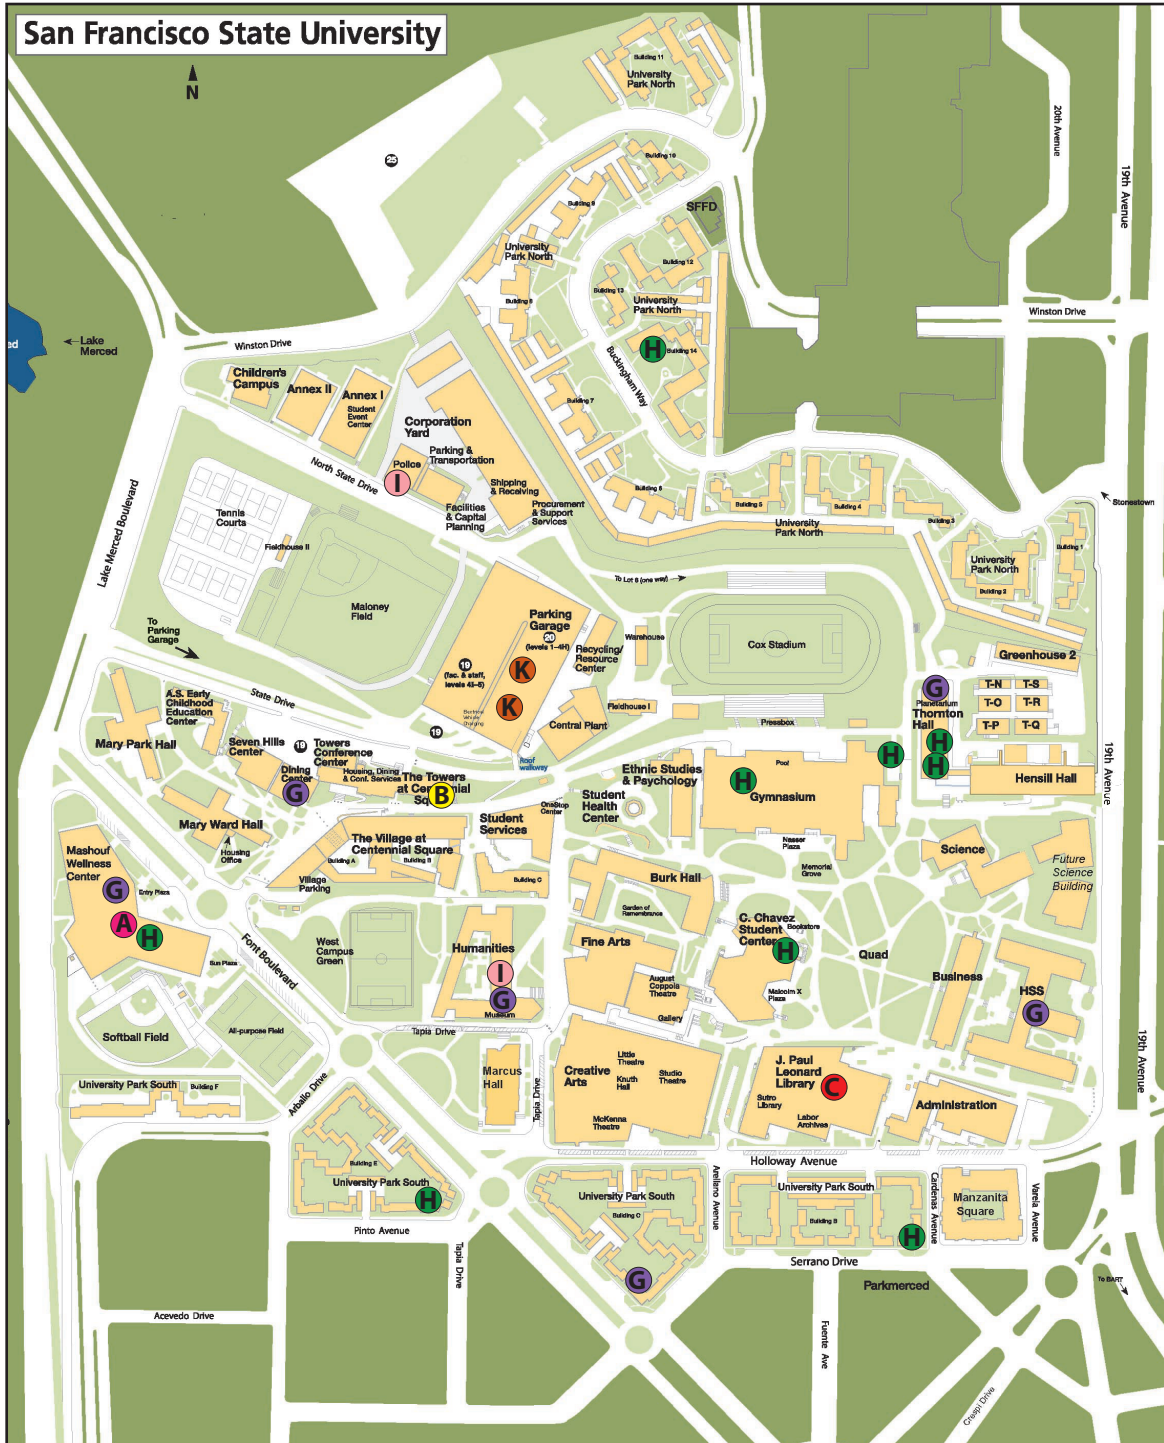

Campus Crime Map

March 2024

A	Assault	1	K	Auto Burglary	2
B	Battery	1	L	Robbery	0
C	Sexual Assault	1	M	Building/Residential Burglary	0
D	Assault w/ Deadly Weapon	0	N	Recovered Vehicle	0
E	Homicide	0	O	Child Abuse	0
F	Indecent Exposure	0	P	Threats	0
G	Vandalism	6	Q	Trespassing	0
H	Petty Theft	9	R	Possession of Marijuana	0
I	Grand Theft	2	S	Minor in Possession of Alcohol	0
J	Auto Theft	0	T	Possession of Methamphetamine	0

Note: Dots are not placed at the exact address of occurrence.