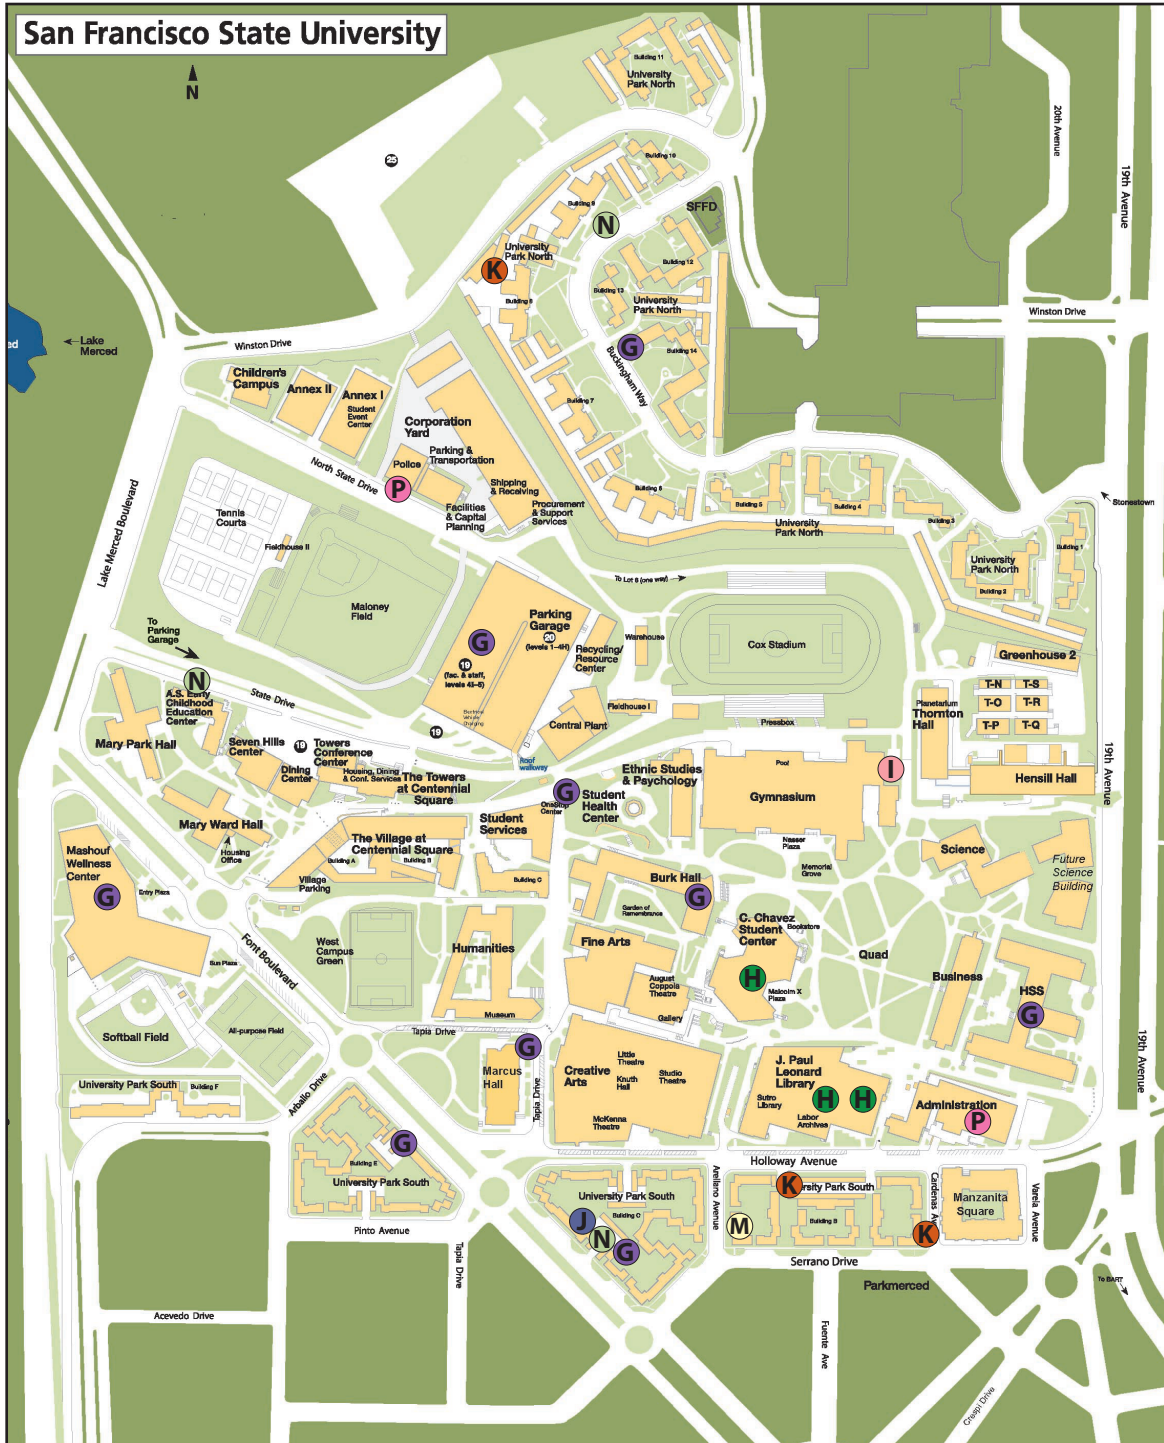

Campus Crime Map

September 2023

A	Assault	0	K	Auto Burglary	3
B	Battery	0	L	Robbery	0
C	Sexual Assault	0	M	Building/Residential Burglary	1
D	Assault w/ Deadly Weapon	0	N	Recovered Vehicle	3
E	Homicide	0	O	Child Abuse	0
F	Indecent Exposure	0	P	Threats	2
G	Vandalism	9	Q	Trespassing	0
H	Petty Theft	3	R	Possession of Marijuana	0
I	Grand Theft	1	S	Minor in Possession of Alcohol	0
J	Auto Theft	1	T	Possession of Methamphetamine	0

Note: Dots are not placed at the exact address of occurrence.