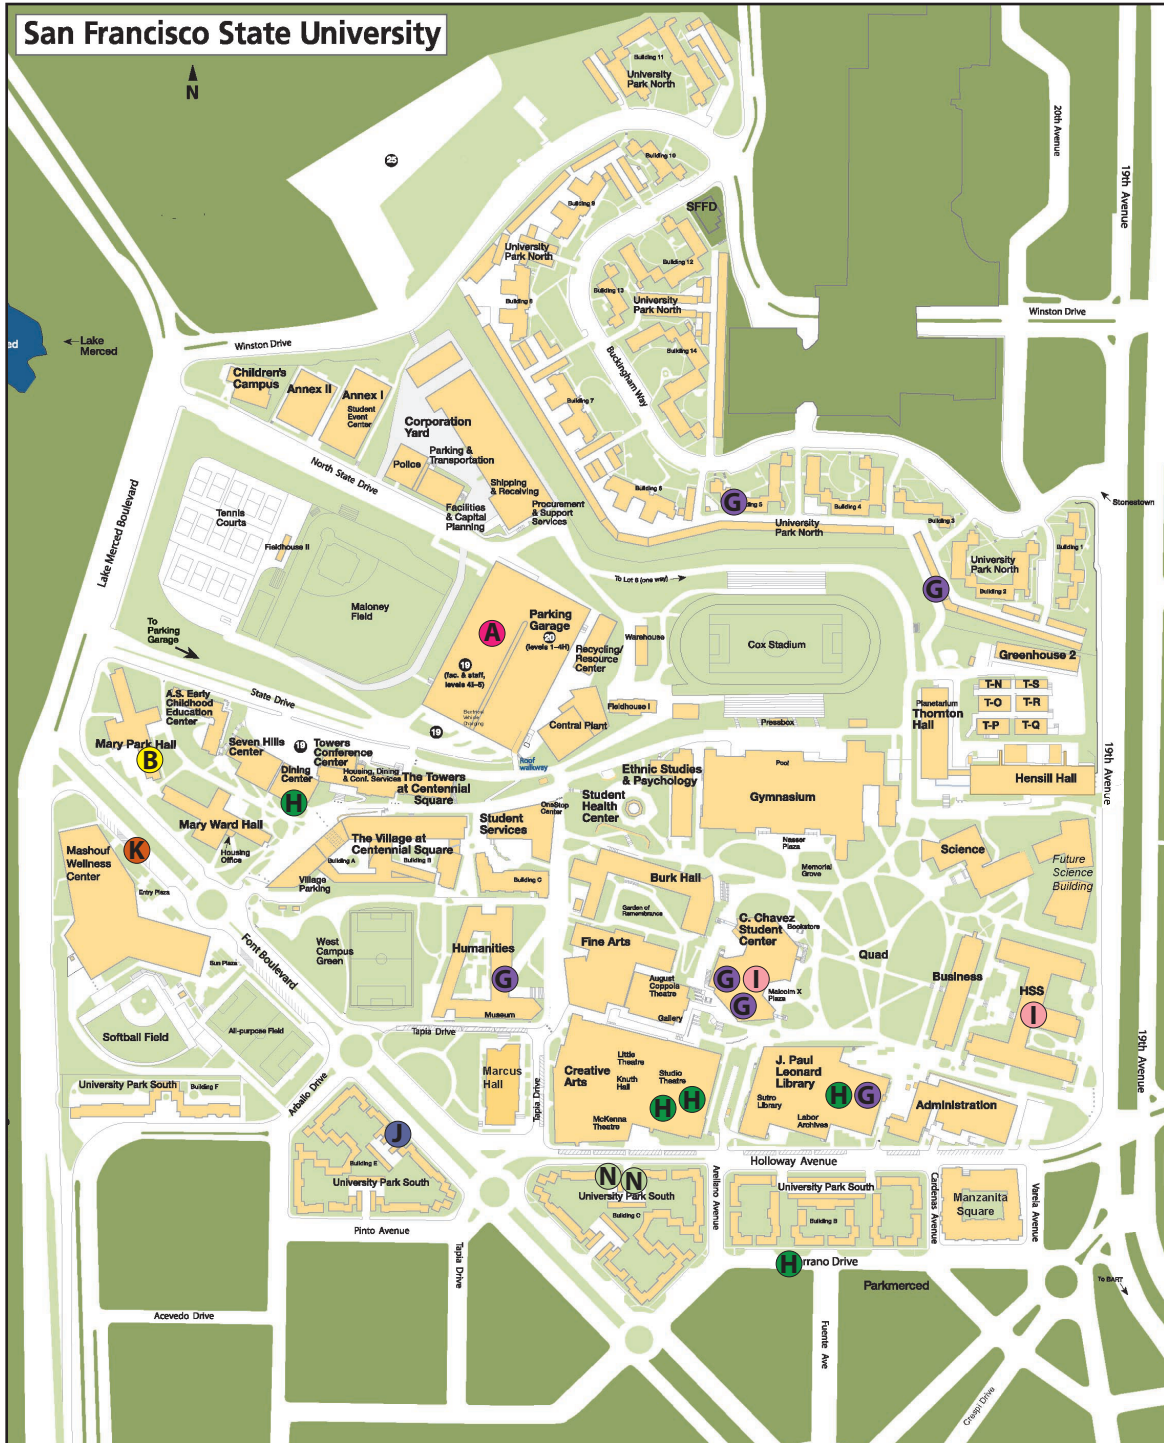

Campus Crime Map

October 2023

A	Assault	1	K	Auto Burglary	1
B	Battery	1	L	Robbery	0
C	Sexual Assault	0	M	Building/Residential Burglary	0
D	Assault w/ Deadly Weapon	0	N	Recovered Vehicle	2
E	Homicide	0	O	Child Abuse	0
F	Indecent Exposure	0	P	Threats	0
G	Vandalism	6	Q	Trespassing	0
H	Petty Theft	5	R	Possession of Marijuana	0
I	Grand Theft	2	S	Minor in Possession of Alcohol	0
J	Auto Theft	1	T	Possession of Methamphetamine	0

Note: Dots are not placed at the exact address of occurrence.