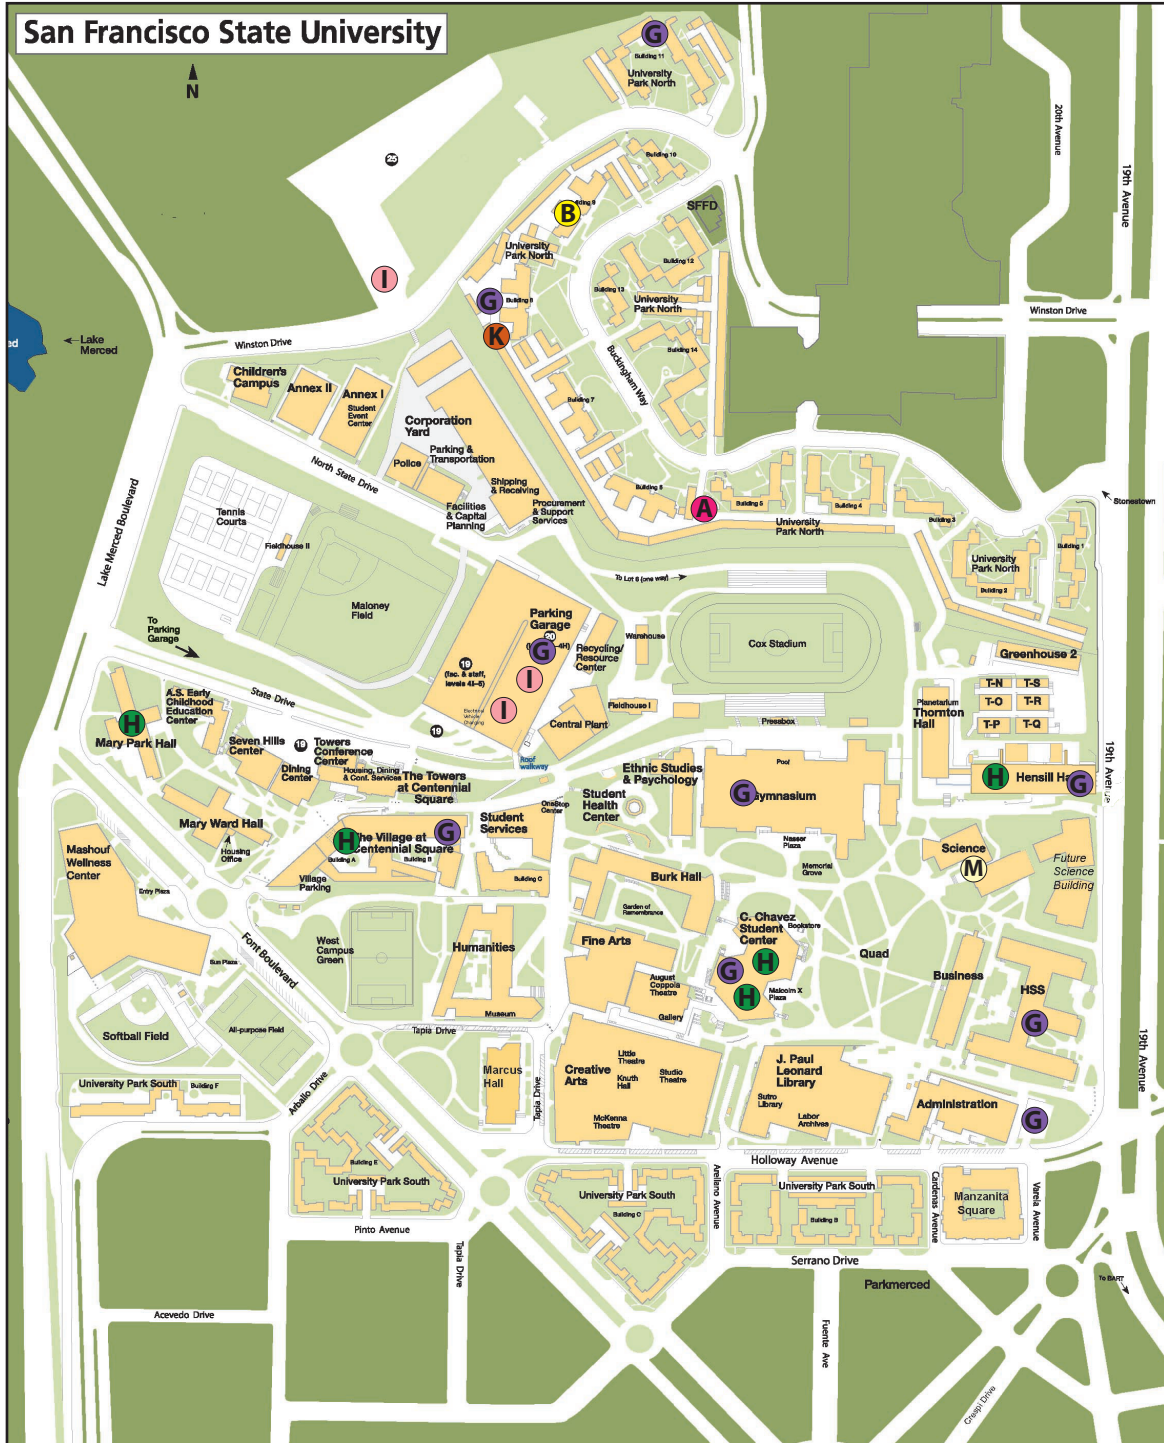

Campus Crime Map

May 2024

A	Assault	1	K	Auto Burglary	1
B	Battery	1	L	Robbery	0
C	Sexual Assault	0	M	Building/Residential Burglary	1
D	Assault w/ Deadly Weapon	0	N	Recovered Vehicle	0
E	Homicide	0	O	Child Abuse	0
F	Indecent Exposure	0	P	Threats	0
G	Vandalism	9	Q	Trespassing	0
H	Petty Theft	5	R	Possession of Marijuana	0
I	Grand Theft	3	S	Minor in Possession of Alcohol	0
J	Auto Theft	0	T	Possession of Methamphetamine	0

Note: Dots are not placed at the exact address of occurrence.

Campus Crime Map

April 2024

A	Assault	0	K	Auto Burglary	2
B	Battery	0	L	Robbery	0
C	Sexual Assault	0	M	Building/Residential Burglary	0
D	Assault w/ Deadly Weapon	0	N	Recovered Vehicle	0
E	Homicide	0	O	Child Abuse	0
F	Indecent Exposure	0	P	Threats	1
G	Vandalism	18	Q	Trespassing	0
H	Petty Theft	7	R	Possession of Marijuana	0
I	Grand Theft	2	S	Minor in Possession of Alcohol	0
J	Auto Theft	1	T	Possession of Methamphetamine	0

Note: Dots are not placed at the exact address of occurrence.

Campus Crime Map

March 2024

A	Assault	1	K	Auto Burglary	2
B	Battery	1	L	Robbery	0
C	Sexual Assault	1	M	Building/Residential Burglary	0
D	Assault w/ Deadly Weapon	0	N	Recovered Vehicle	0
E	Homicide	0	O	Child Abuse	0
F	Indecent Exposure	0	P	Threats	0
G	Vandalism	6	Q	Trespassing	0
H	Petty Theft	9	R	Possession of Marijuana	0
I	Grand Theft	2	S	Minor in Possession of Alcohol	0
J	Auto Theft	0	T	Possession of Methamphetamine	0

Note: Dots are not placed at the exact address of occurrence.

Campus Crime Map

December 2023

A	Assault	0	K	Auto Burglary	1
B	Battery	0	L	Robbery	1
C	Sexual Assault	0	M	Building/Residential Burglary	0
D	Assault w/ Deadly Weapon	0	N	Recovered Vehicle	0
E	Homicide	0	O	Child Abuse	0
F	Indecent Exposure	0	P	Threats	1
G	Vandalism	0	Q	Trespassing	0
H	Petty Theft	3	R	Possession of Marijuana	0
I	Grand Theft	1	S	Minor in Possession of Alcohol	0
J	Auto Theft	0	T	Possession of Methamphetamine	0