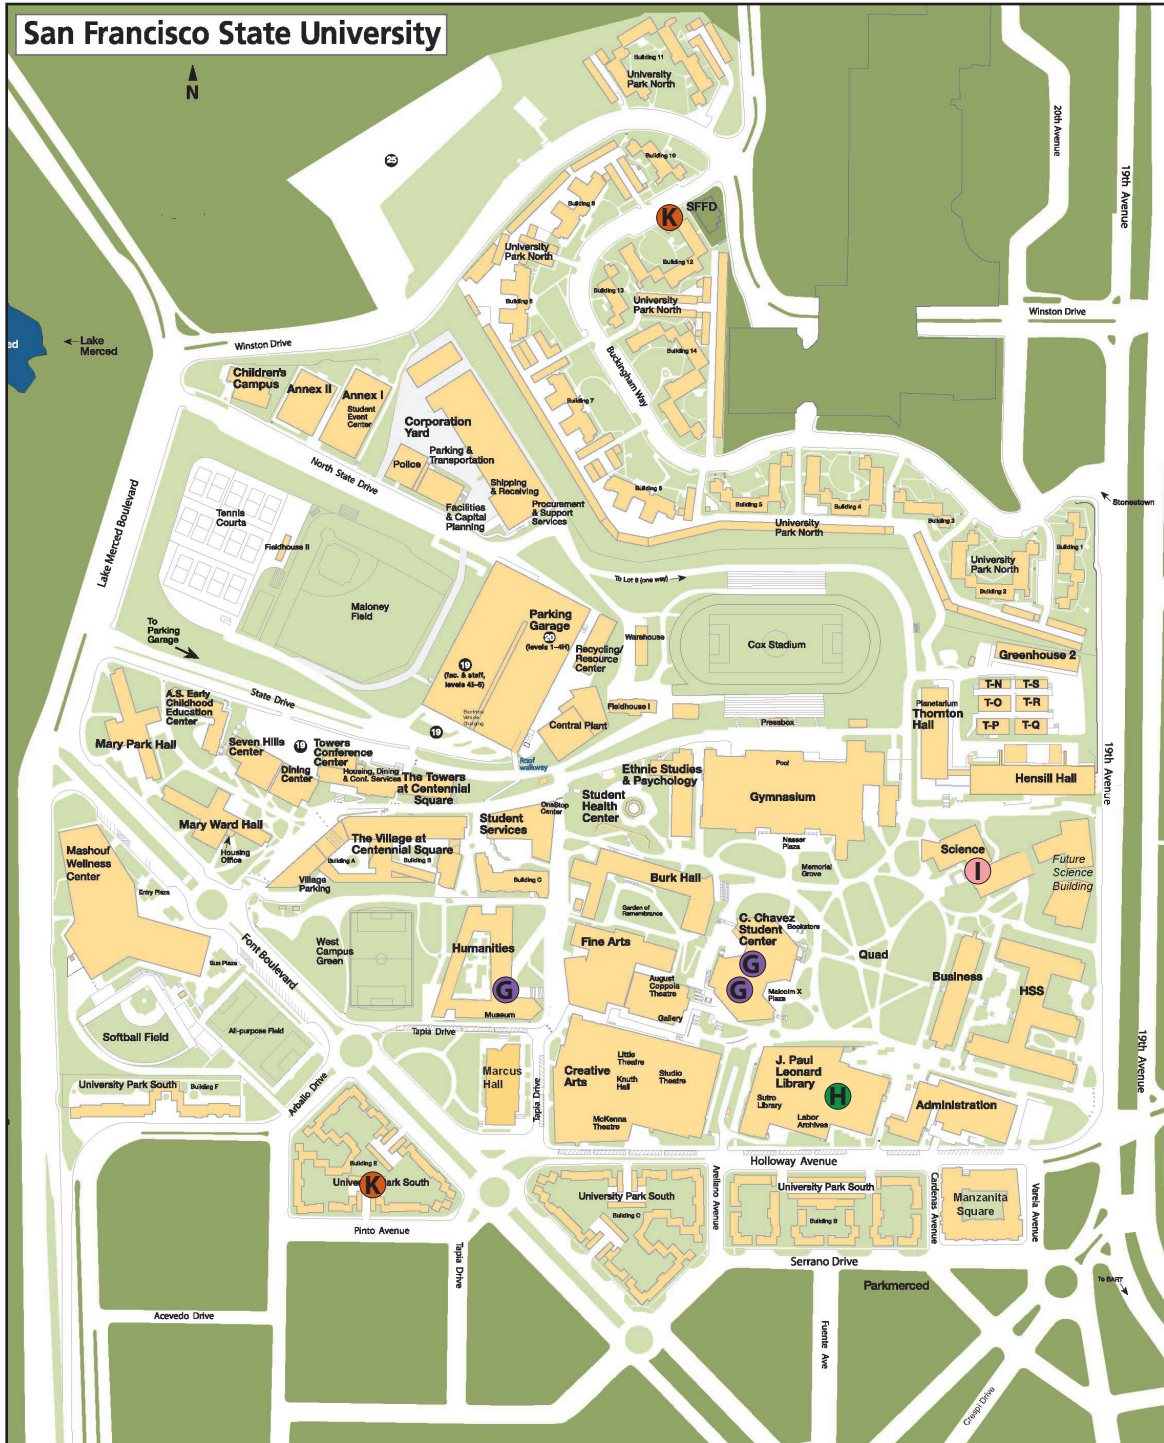

Note: Dots are not placed at the exact address of occurrence.

Campus Crime Map

March 2024

A	Assault	1	K	Auto Burglary	2
B	Battery	1	L	Robbery	0
C	Sexual Assault	1	M	Building/Residential Burglary	0
D	Assault w/ Deadly Weapon	0	N	Recovered Vehicle	0
E	Homicide	0	O	Child Abuse	0
F	Indecent Exposure	0	P	Threats	0
G	Vandalism	6	Q	Trespassing	0
H	Petty Theft	9	R	Possession of Marijuana	0
I	Grand Theft	2	S	Minor in Possession of Alcohol	0
J	Auto Theft	0	T	Possession of Methamphetamine	0

Note: Dots are not placed at the exact address of occurrence.

Campus Crime Map

February 2024

A	Assault	3	K	Auto Burglary	2
B	Battery	0	L	Robbery	0
C	Sexual Assault	0	M	Building/Residential Burglary	2
D	Assault w/ Deadly Weapon	0	N	Recovered Vehicle	0
E	Homicide	0	O	Child Abuse	0
F	Indecent Exposure	0	P	Threats	0
G	Vandalism	13	Q	Trespassing	0
H	Petty Theft	2	R	Possession of Marijuana	0
I	Grand Theft	3	S	Minor in Possession of Alcohol	0
J	Auto Theft	0	T	Possession of Methamphetamine	0

Note: Dots are not placed at the exact address of occurrence.

Campus Crime Map

January 2024

A	Assault	0	K	Auto Burglary	2
B	Battery	0	L	Robbery	0
C	Sexual Assault	0	M	Building/Residential Burglary	0
D	Assault w/ Deadly Weapon	0	N	Recovered Vehicle	0
E	Homicide	0	O	Child Abuse	0
F	Indecent Exposure	0	P	Threats	0
G	Vandalism	3	Q	Trespassing	0
H	Petty Theft	1	R	Possession of Marijuana	0
I	Grand Theft	1	S	Minor in Possession of Alcohol	0
J	Auto Theft	0	T	Possession of Methamphetamine	0

Note: Dots are not placed at the exact address of occurrence.

Campus Crime Map

December 2023

A	Assault	0	K	Auto Burglary	1
B	Battery	0	L	Robbery	1
C	Sexual Assault	0	M	Building/Residential Burglary	0
D	Assault w/ Deadly Weapon	0	N	Recovered Vehicle	0
E	Homicide	0	O	Child Abuse	0
F	Indecent Exposure	0	P	Threats	1
G	Vandalism	0	Q	Trespassing	0
H	Petty Theft	3	R	Possession of Marijuana	0
I	Grand Theft	1	S	Minor in Possession of Alcohol	0
J	Auto Theft	0	T	Possession of Methamphetamine	0