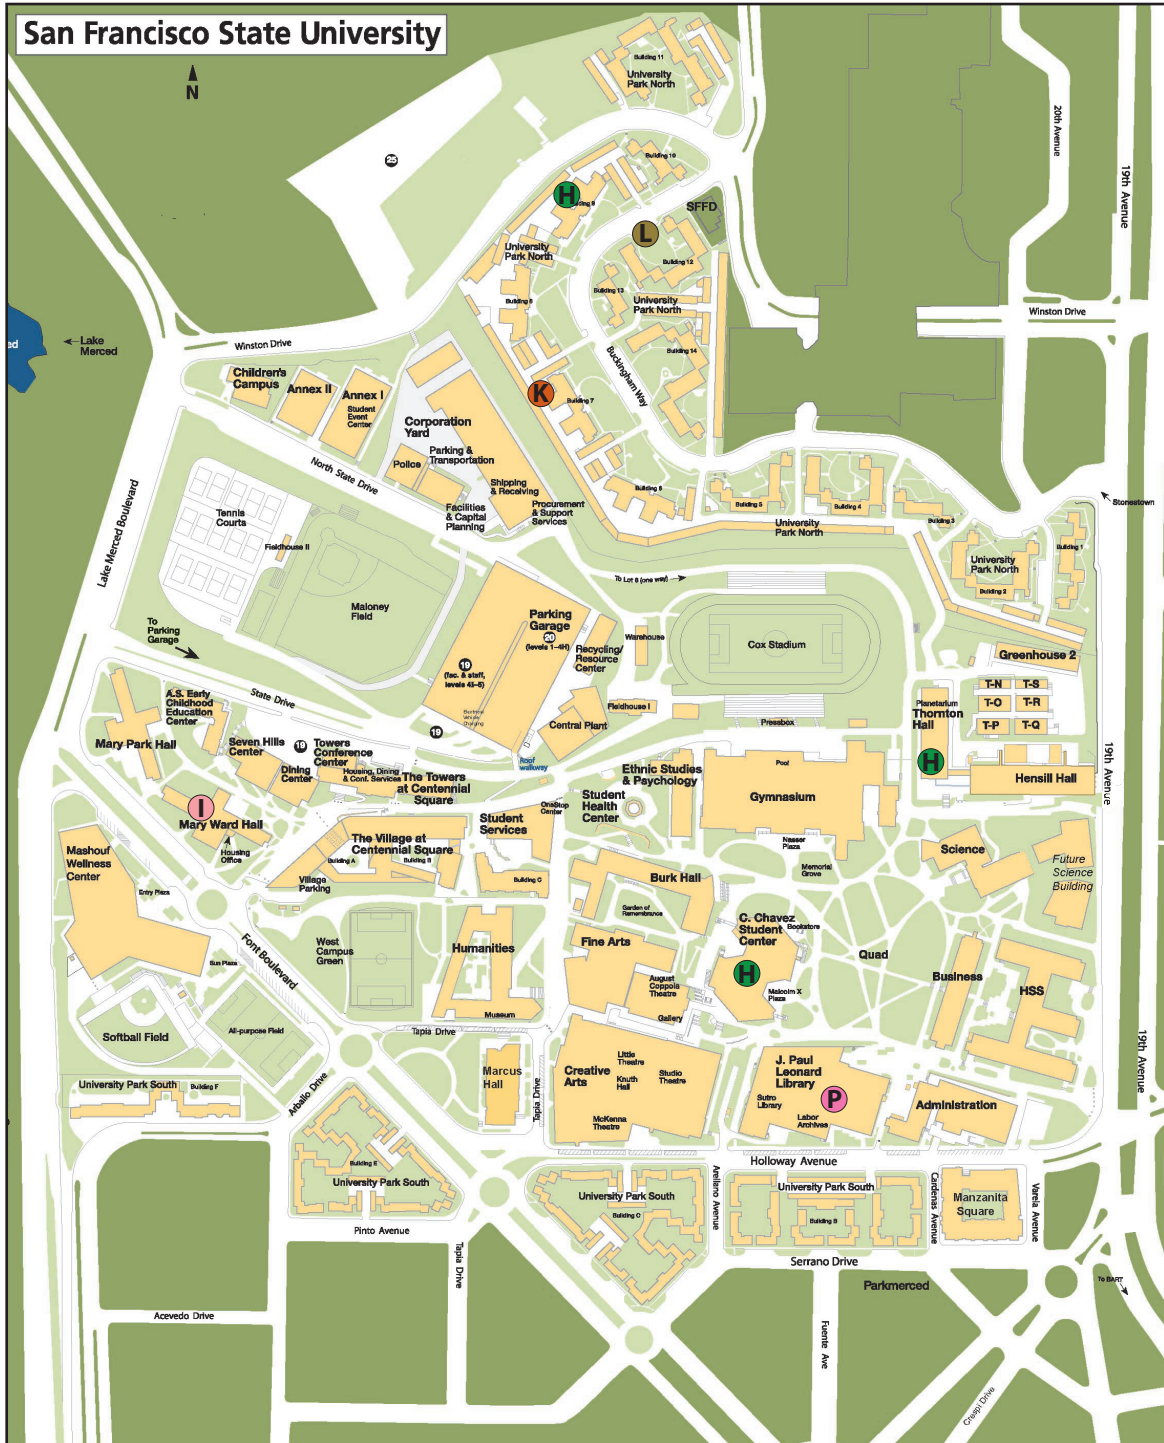

Note: Dots are not placed at the exact address of occurrence.

Campus Crime Map

March 2024

A	Assault	1	K	Auto Burglary	2
B	Battery	1	L	Robbery	0
C	Sexual Assault	1	M	Building/Residential Burglary	0
D	Assault w/ Deadly Weapon	0	N	Recovered Vehicle	0
E	Homicide	0	O	Child Abuse	0
F	Indecent Exposure	0	P	Threats	0
G	Vandalism	6	Q	Trespassing	0
H	Petty Theft	9	R	Possession of Marijuana	0
I	Grand Theft	2	S	Minor in Possession of Alcohol	0
J	Auto Theft	0	T	Possession of Methamphetamine	0

Note: Dots are not placed at the exact address of occurrence.

Campus Crime Map

February 2024

A	Assault	3	K	Auto Burglary	2
B	Battery	0	L	Robbery	0
C	Sexual Assault	0	M	Building/Residential Burglary	2
D	Assault w/ Deadly Weapon	0	N	Recovered Vehicle	0
E	Homicide	0	O	Child Abuse	0
F	Indecent Exposure	0	P	Threats	0
G	Vandalism	13	Q	Trespassing	0
H	Petty Theft	2	R	Possession of Marijuana	0
I	Grand Theft	3	S	Minor in Possession of Alcohol	0
J	Auto Theft	0	T	Possession of Methamphetamine	0

Note: Dots are not placed at the exact address of occurrence.

Campus Crime Map

January 2024

A	Assault	0	K	Auto Burglary	2
B	Battery	0	L	Robbery	0
C	Sexual Assault	0	M	Building/Residential Burglary	0
D	Assault w/ Deadly Weapon	0	N	Recovered Vehicle	0
E	Homicide	0	O	Child Abuse	0
F	Indecent Exposure	0	P	Threats	0
G	Vandalism	3	Q	Trespassing	0
H	Petty Theft	1	R	Possession of Marijuana	0
I	Grand Theft	1	S	Minor in Possession of Alcohol	0
J	Auto Theft	0	T	Possession of Methamphetamine	0

Note: Dots are not placed at the exact address of occurrence.

Campus Crime Map

December 2023

A	Assault	0	K	Auto Burglary	1
B	Battery	0	L	Robbery	1
C	Sexual Assault	0	M	Building/Residential Burglary	0
D	Assault w/ Deadly Weapon	0	N	Recovered Vehicle	0
E	Homicide	0	O	Child Abuse	0
F	Indecent Exposure	0	P	Threats	1
G	Vandalism	0	Q	Trespassing	0
H	Petty Theft	3	R	Possession of Marijuana	0
I	Grand Theft	1	S	Minor in Possession of Alcohol	0
J	Auto Theft	0	T	Possession of Methamphetamine	0