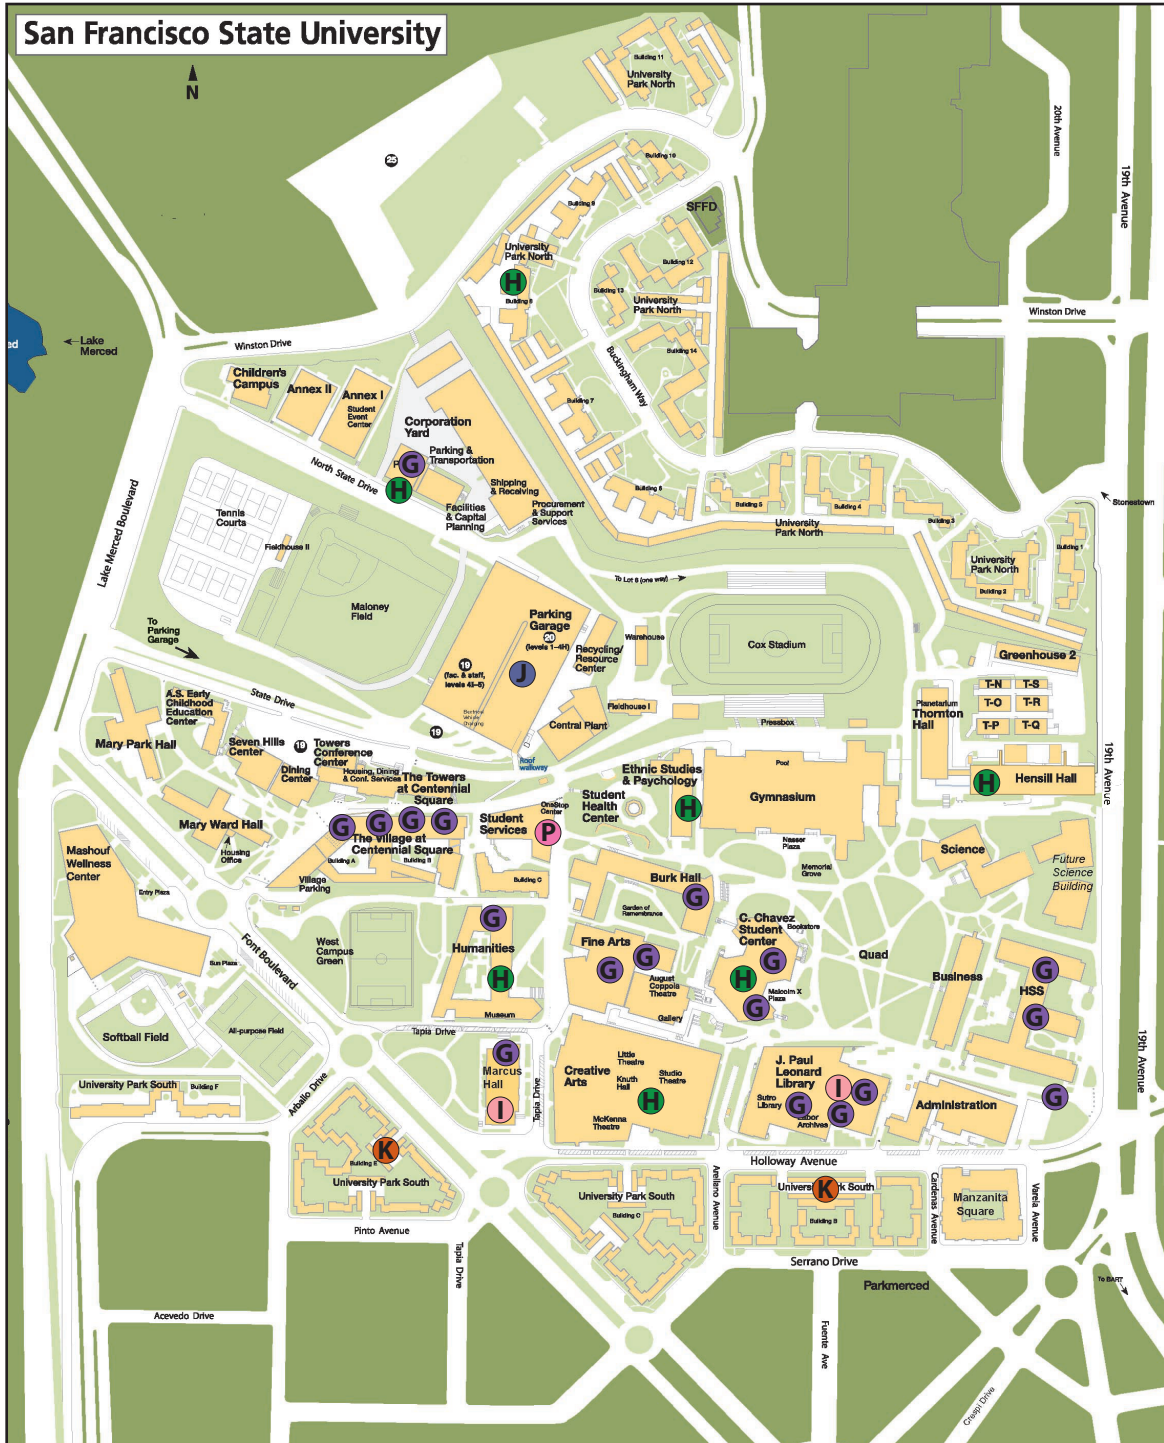

Campus Crime Map

May 2024

A	Assault	1	K	Auto Burglary	1
B	Battery	1	L	Robbery	0
C	Sexual Assault	0	M	Building/Residential Burglary	1
D	Assault w/ Deadly Weapon	0	N	Recovered Vehicle	0
E	Homicide	0	O	Child Abuse	0
F	Indecent Exposure	0	P	Threats	0
G	Vandalism	9	Q	Trespassing	0
H	Petty Theft	5	R	Possession of Marijuana	0
I	Grand Theft	3	S	Minor in Possession of Alcohol	0
J	Auto Theft	0	T	Possession of Methamphetamine	0

Note: Dots are not placed at the exact address of occurrence.

Campus Crime Map

April 2024

A	Assault	0	K	Auto Burglary	2
B	Battery	0	L	Robbery	0
C	Sexual Assault	0	M	Building/Residential Burglary	0
D	Assault w/ Deadly Weapon	0	N	Recovered Vehicle	0
E	Homicide	0	O	Child Abuse	0
F	Indecent Exposure	0	P	Threats	1
G	Vandalism	18	Q	Trespassing	0
H	Petty Theft	7	R	Possession of Marijuana	0
I	Grand Theft	2	S	Minor in Possession of Alcohol	0
J	Auto Theft	1	T	Possession of Methamphetamine	0

Note: Dots are not placed at the exact address of occurrence.

Campus Crime Map

March 2024

A	Assault	1	K	Auto Burglary	2
B	Battery	1	L	Robbery	0
C	Sexual Assault	1	M	Building/Residential Burglary	0
D	Assault w/ Deadly Weapon	0	N	Recovered Vehicle	0
E	Homicide	0	O	Child Abuse	0
F	Indecent Exposure	0	P	Threats	0
G	Vandalism	6	Q	Trespassing	0
H	Petty Theft	9	R	Possession of Marijuana	0
I	Grand Theft	2	S	Minor in Possession of Alcohol	0
J	Auto Theft	0	T	Possession of Methamphetamine	0

Note: Dots are not placed at the exact address of occurrence.

Campus Crime Map

December 2023

A	Assault	0	K	Auto Burglary	1
B	Battery	0	L	Robbery	1
C	Sexual Assault	0	M	Building/Residential Burglary	0
D	Assault w/ Deadly Weapon	0	N	Recovered Vehicle	0
E	Homicide	0	O	Child Abuse	0
F	Indecent Exposure	0	P	Threats	1
G	Vandalism	0	Q	Trespassing	0
H	Petty Theft	3	R	Possession of Marijuana	0
I	Grand Theft	1	S	Minor in Possession of Alcohol	0
J	Auto Theft	0	T	Possession of Methamphetamine	0