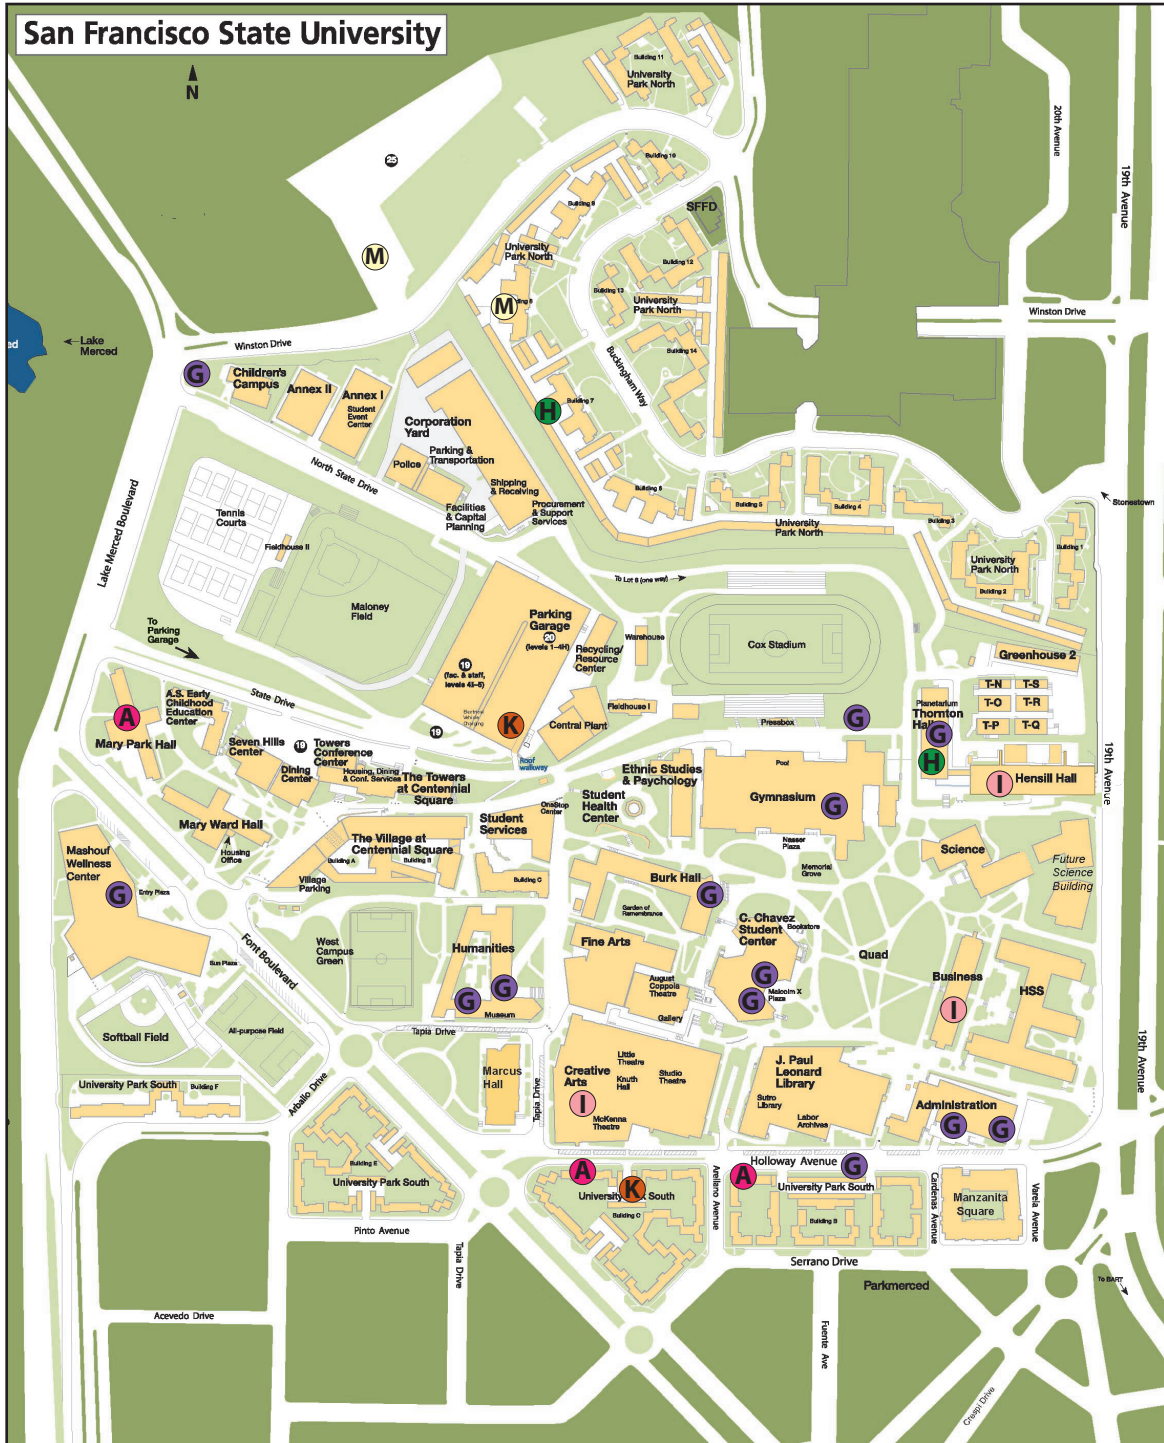

Note: Dots are not placed at the exact address of occurrence.

Campus Crime Map

March 2024

A	Assault	1	K	Auto Burglary	2
B	Battery	1	L	Robbery	0
C	Sexual Assault	1	M	Building/Residential Burglary	0
D	Assault w/ Deadly Weapon	0	N	Recovered Vehicle	0
E	Homicide	0	O	Child Abuse	0
F	Indecent Exposure	0	P	Threats	0
G	Vandalism	6	Q	Trespassing	0
H	Petty Theft	9	R	Possession of Marijuana	0
I	Grand Theft	2	S	Minor in Possession of Alcohol	0
J	Auto Theft	0	T	Possession of Methamphetamine	0

Note: Dots are not placed at the exact address of occurrence.

Campus Crime Map

February 2024

A	Assault	3	K	Auto Burglary	2
B	Battery	0	L	Robbery	0
C	Sexual Assault	0	M	Building/Residential Burglary	2
D	Assault w/ Deadly Weapon	0	N	Recovered Vehicle	0
E	Homicide	0	O	Child Abuse	0
F	Indecent Exposure	0	P	Threats	0
G	Vandalism	13	Q	Trespassing	0
H	Petty Theft	2	R	Possession of Marijuana	0
I	Grand Theft	3	S	Minor in Possession of Alcohol	0
J	Auto Theft	0	T	Possession of Methamphetamine	0

Note: Dots are not placed at the exact address of occurrence.

Campus Crime Map

January 2024

A	Assault	0	K	Auto Burglary	2
B	Battery	0	L	Robbery	0
C	Sexual Assault	0	M	Building/Residential Burglary	0
D	Assault w/ Deadly Weapon	0	N	Recovered Vehicle	0
E	Homicide	0	O	Child Abuse	0
F	Indecent Exposure	0	P	Threats	0
G	Vandalism	3	Q	Trespassing	0
H	Petty Theft	1	R	Possession of Marijuana	0
I	Grand Theft	1	S	Minor in Possession of Alcohol	0
J	Auto Theft	0	T	Possession of Methamphetamine	0

Note: Dots are not placed at the exact address of occurrence.

Campus Crime Map

December 2023

A	Assault	0	K	Auto Burglary	1
B	Battery	0	L	Robbery	1
C	Sexual Assault	0	M	Building/Residential Burglary	0
D	Assault w/ Deadly Weapon	0	N	Recovered Vehicle	0
E	Homicide	0	O	Child Abuse	0
F	Indecent Exposure	0	P	Threats	1
G	Vandalism	0	Q	Trespassing	0
H	Petty Theft	3	R	Possession of Marijuana	0
I	Grand Theft	1	S	Minor in Possession of Alcohol	0
J	Auto Theft	0	T	Possession of Methamphetamine	0