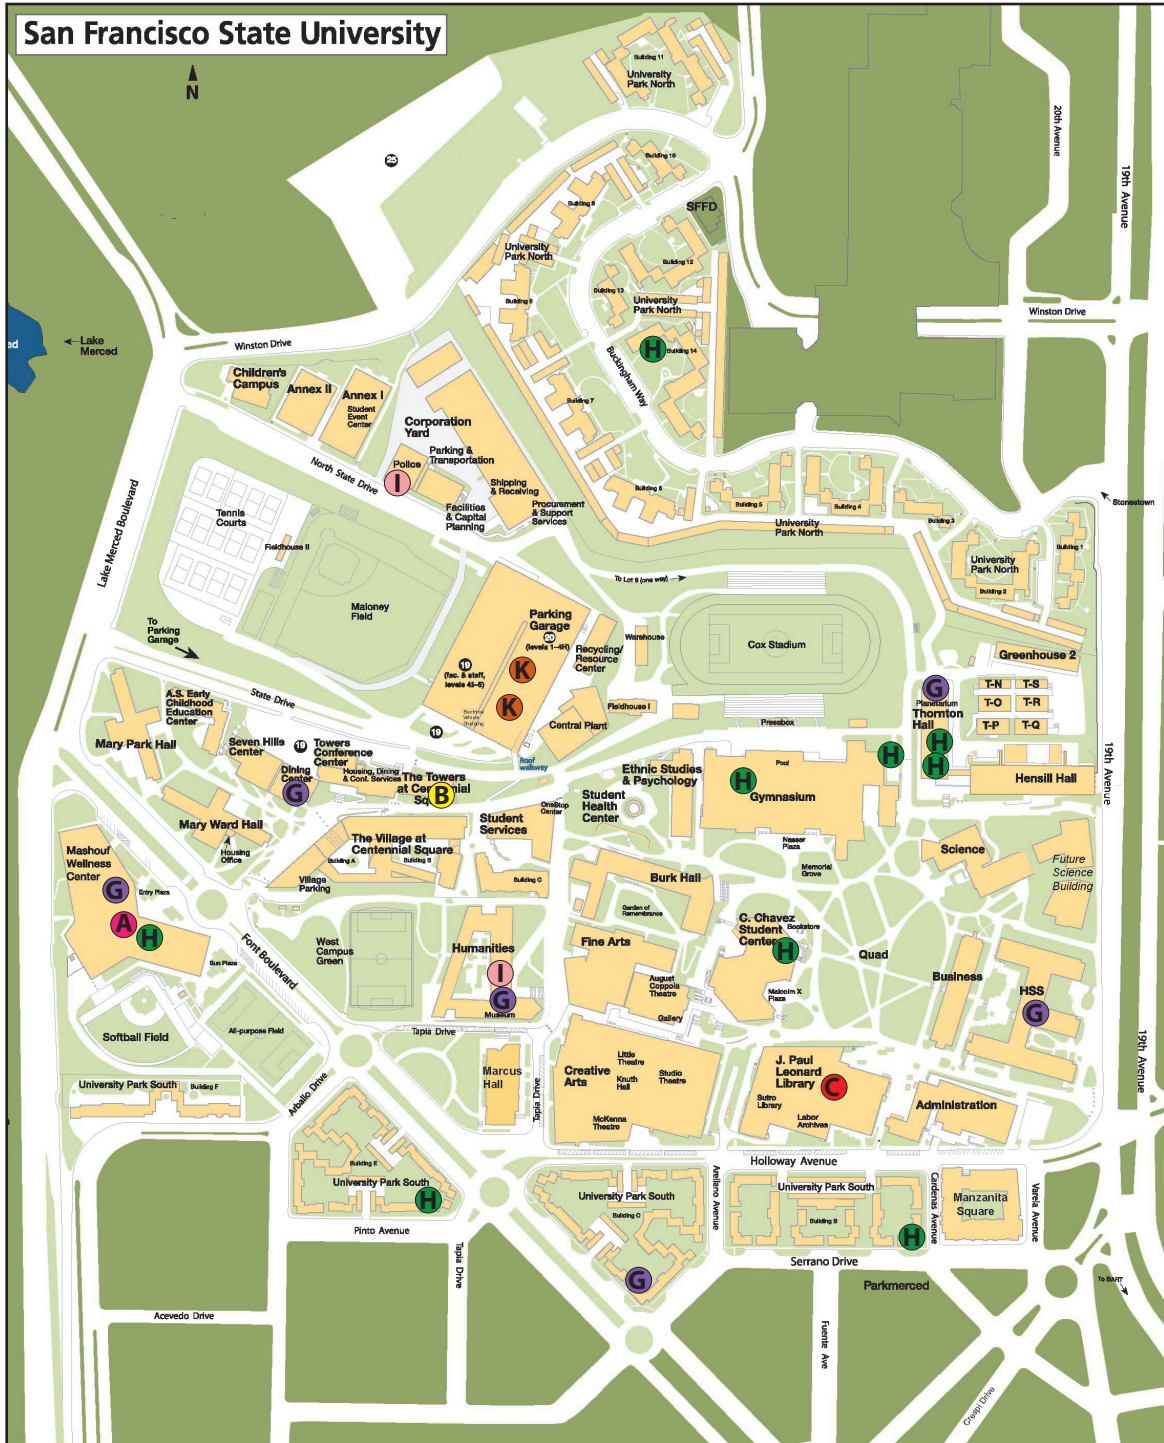

Note: Dots are not placed at the exact address of occurrence.

Campus Crime Map

April 2024

A	Assault	0	K	Auto Burglary	2
B	Battery	0	L	Robbery	0
C	Sexual Assault	0	M	Building/Residential Burglary	0
D	Assault w/ Deadly Weapon	0	N	Recovered Vehicle	0
E	Homicide	0	O	Child Abuse	0
F	Indecent Exposure	0	P	Threats	1
G	Vandalism	18	Q	Trespassing	0
H	Petty Theft	7	R	Possession of Marijuana	0
I	Grand Theft	2	S	Minor in Possession of Alcohol	0
J	Auto Theft	1	T	Possession of Methamphetamine	0

Note: Dots are not placed at the exact address of occurrence.

Campus Crime Map

March 2024

A	Assault	1	K	Auto Burglary	2
B	Battery	1	L	Robbery	0
C	Sexual Assault	1	M	Building/Residential Burglary	0
D	Assault w/ Deadly Weapon	0	N	Recovered Vehicle	0
E	Homicide	0	O	Child Abuse	0
F	Indecent Exposure	0	P	Threats	0
G	Vandalism	6	Q	Trespassing	0
H	Petty Theft	9	R	Possession of Marijuana	0
I	Grand Theft	2	S	Minor in Possession of Alcohol	0
J	Auto Theft	0	T	Possession of Methamphetamine	0

Note: Dots are not placed at the exact address of occurrence.

Campus Crime Map

February 2024

A	Assault	3	K	Auto Burglary	2
B	Battery	0	L	Robbery	0
C	Sexual Assault	0	M	Building/Residential Burglary	2
D	Assault w/ Deadly Weapon	0	N	Recovered Vehicle	0
E	Homicide	0	O	Child Abuse	0
F	Indecent Exposure	0	P	Threats	0
G	Vandalism	13	Q	Trespassing	0
H	Petty Theft	2	R	Possession of Marijuana	0
I	Grand Theft	3	S	Minor in Possession of Alcohol	0
J	Auto Theft	0	T	Possession of Methamphetamine	0

Note: Dots are not placed at the exact address of occurrence.

Campus Crime Map

December 2023

A	Assault	0	K	Auto Burglary	1
B	Battery	0	L	Robbery	1
C	Sexual Assault	0	M	Building/Residential Burglary	0
D	Assault w/ Deadly Weapon	0	N	Recovered Vehicle	0
E	Homicide	0	O	Child Abuse	0
F	Indecent Exposure	0	P	Threats	1
G	Vandalism	0	Q	Trespassing	0
H	Petty Theft	3	R	Possession of Marijuana	0
I	Grand Theft	1	S	Minor in Possession of Alcohol	0
J	Auto Theft	0	T	Possession of Methamphetamine	0