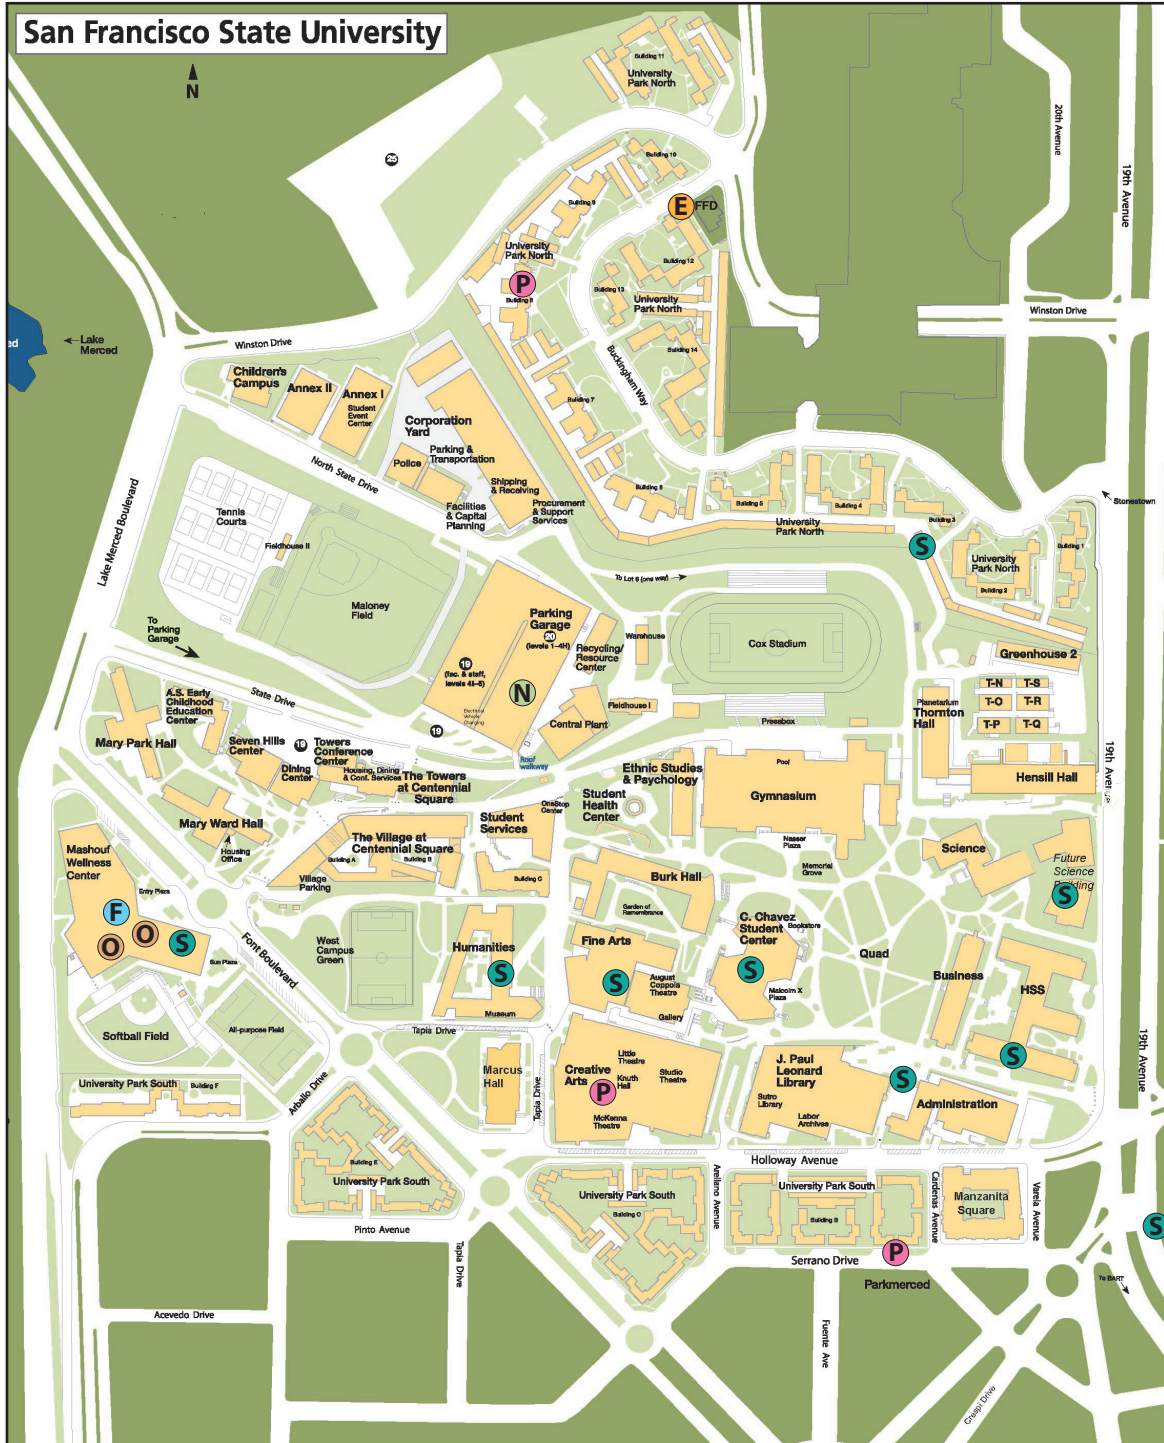

Note: Dots are not placed at the exact address of occurrence.

Campus Crime Map

January 2025

A	Arson	0	K	Narcotics Offense	4
B	Assault	0	L	Robbery	0
C	Assault w/ Deadly Weapon	0	M	Sexual Assault	0
D	Battery	0	N	Theft - Auto	2
E	Burglary - Auto	1	O	Theft - Grand	1
F	Burglary - Building/Residential	0	P	Theft - Petty	1
G	Child Abuse	0	Q	Threats	0
H	Domestic Violence	0	R	Trespassing	0
I	Homicide	0	S	Vandalism	6
J	Indecent Exposure	0	T	Weapons Offense	1

Note: Dots are not placed at the exact address of occurrence.

Campus Crime Map

December 2024

A Arson	0	K Narcotics Offense	0
B Assault	0	L Robbery	0
C Assault w/ Deadly Weapon	0	M Sexual Assault	0
D Battery	0	N Theft - Auto	1
E Burglary - Auto	1	O Theft - Grand	2
F Burglary - Building/Residential	1	P Theft - Petty	3
G Child Abuse	0	Q Threats	0
H Domestic Violence	0	R Trespassing	0
I Homicide	0	S Vandalism	9
J Indecent Exposure	0	T Weapons Offense	0

Note: Dots are not placed at the exact address of occurrence.

Campus Crime Map

November 2024

A	Assault	1	K	Auto Burglary	1
B	Battery	4	L	Robbery	0
C	Sexual Assault	1	M	Building/Residential Burglary	1
D	Assault w/ Deadly Weapon	0	N	Recovered Vehicle	1
E	Homicide	0	O	Child Abuse	0
F	Indecent Exposure	0	P	Threats	0
G	Vandalism	4	Q	Trespassing	0
H	Petty Theft	5	R	Possession of Marijuana	0
I	Grand Theft	1	S	Minor in Possession of Alcohol	0
J	Auto Theft	1	T	Possession of Methamphetamine	0

Note: Dots are not placed at the exact address of occurrence.

Campus Crime Map

October 2024

A	Assault	2	K	Auto Burglary	1
B	Battery	1	L	Robbery	0
C	Sexual Assault	0	M	Building/Residential Burglary	0
D	Assault w/ Deadly Weapon	0	N	Recovered Vehicle	0
E	Homicide	0	O	Child Abuse	0
F	Indecent Exposure	0	P	Threats	0
G	Vandalism	7	Q	Trespassing	0
H	Petty Theft	5	R	Possession of Marijuana	0
I	Grand Theft	2	S	Minor in Possession of Alcohol	0
J	Auto Theft	1	T	Possession of Methamphetamine	0