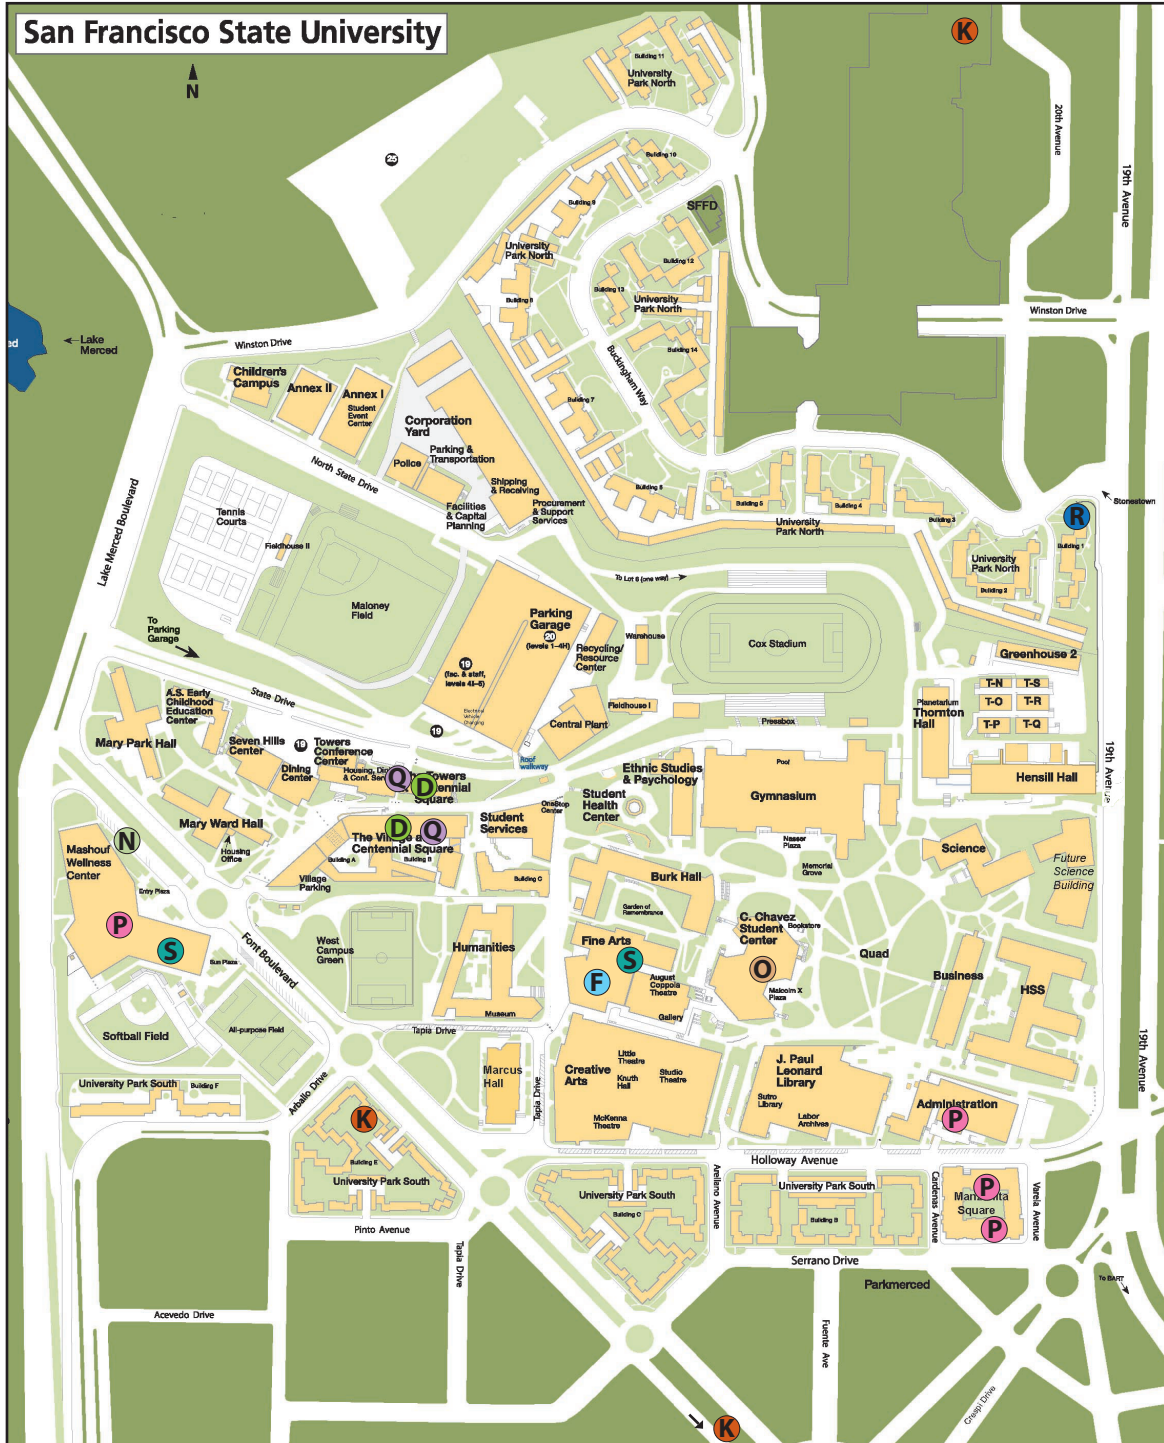

Campus Crime Map

March 2025

A	Arson	0	K	Narcotics Offense	3
B	Assault	0	L	Robbery	0
C	Assault w/ Deadly Weapon	0	M	Sexual Assault	0
D	Battery	2	N	Theft - Auto	1
E	Burglary - Auto	0	O	Theft - Grand	0
F	Burglary - Building/Residential	1	P	Theft - Petty	4
G	Child Abuse	0	Q	Threats	2
H	Domestic Violence	0	R	Trespassing	1
I	Homicide	0	S	Vandalism	2
J	Indecent Exposure	0	T	Weapons Offense	0

Note: Dots are not placed at the exact address of occurrence.