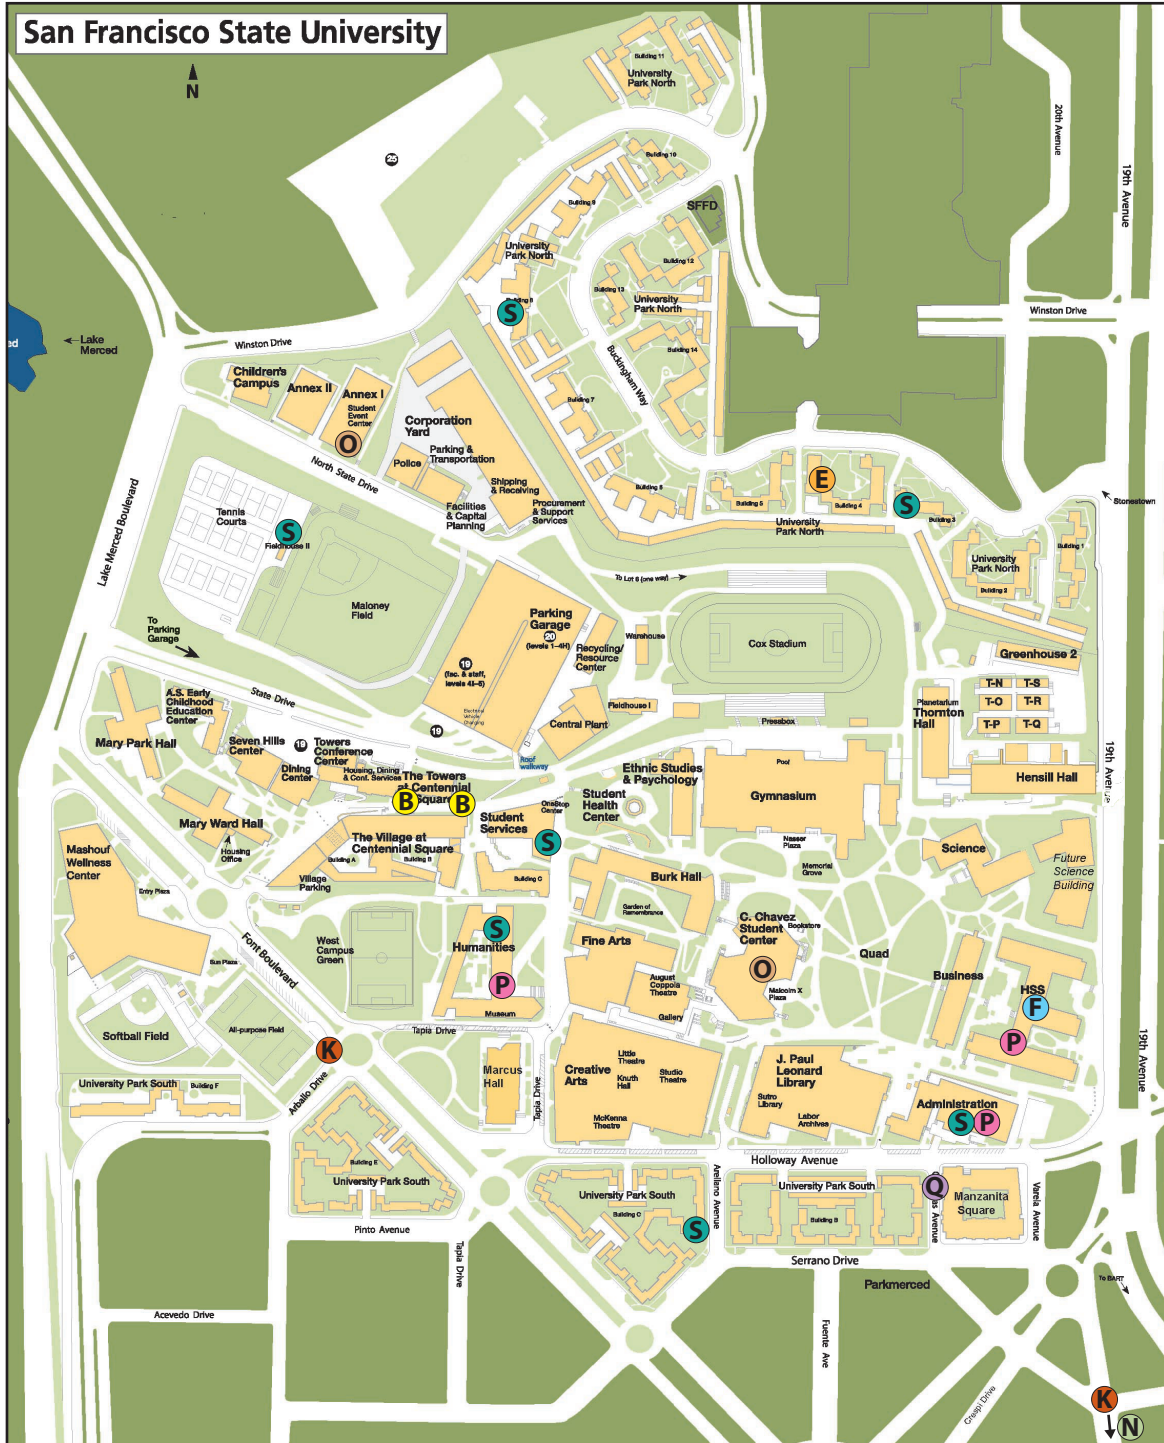

Note: Dots are not placed at the exact address of occurrence.

Campus Crime Map

February 2025

A	Arson	0	K	Narcotics Offense	2
B	Assault	2	L	Robbery	0
C	Assault w/ Deadly Weapon	0	M	Sexual Assault	0
D	Battery	0	N	Theft - Auto	1
E	Burglary - Auto	1	O	Theft - Grand	2
F	Burglary - Building/Residential	0	P	Theft - Petty	3
G	Child Abuse	0	Q	Threats	1
H	Domestic Violence	0	R	Trespassing	0
I	Homicide	0	S	Vandalism	7
J	Indecent Exposure	0	T	Weapons Offense	0

Note: Dots are not placed at the exact address of occurrence.

Campus Crime Map

January 2025

A	Arson	0	K	Narcotics Offense	4
B	Assault	0	L	Robbery	0
C	Assault w/ Deadly Weapon	0	M	Sexual Assault	0
D	Battery	0	N	Theft - Auto	2
E	Burglary - Auto	1	O	Theft - Grand	1
F	Burglary - Building/Residential	0	P	Theft - Petty	1
G	Child Abuse	0	Q	Threats	0
H	Domestic Violence	0	R	Trespassing	0
I	Homicide	0	S	Vandalism	6
J	Indecent Exposure	0	T	Weapons Offense	1

Note: Dots are not placed at the exact address of occurrence.

Campus Crime Map

December 2024

A Arson	0	K Narcotics Offense	0
B Assault	0	L Robbery	0
C Assault w/ Deadly Weapon	0	M Sexual Assault	0
D Battery	0	N Theft - Auto	1
E Burglary - Auto	1	O Theft - Grand	2
F Burglary - Building/Residential	1	P Theft - Petty	3
G Child Abuse	0	Q Threats	0
H Domestic Violence	0	R Trespassing	0
I Homicide	0	S Vandalism	9
J Indecent Exposure	0	T Weapons Offense	0

Note: Dots are not placed at the exact address of occurrence.

Campus Crime Map

October 2024

A	Assault	2	K	Auto Burglary	1
B	Battery	1	L	Robbery	0
C	Sexual Assault	0	M	Building/Residential Burglary	0
D	Assault w/ Deadly Weapon	0	N	Recovered Vehicle	0
E	Homicide	0	O	Child Abuse	0
F	Indecent Exposure	0	P	Threats	0
G	Vandalism	7	Q	Trespassing	0
H	Petty Theft	5	R	Possession of Marijuana	0
I	Grand Theft	2	S	Minor in Possession of Alcohol	0
J	Auto Theft	1	T	Possession of Methamphetamine	0