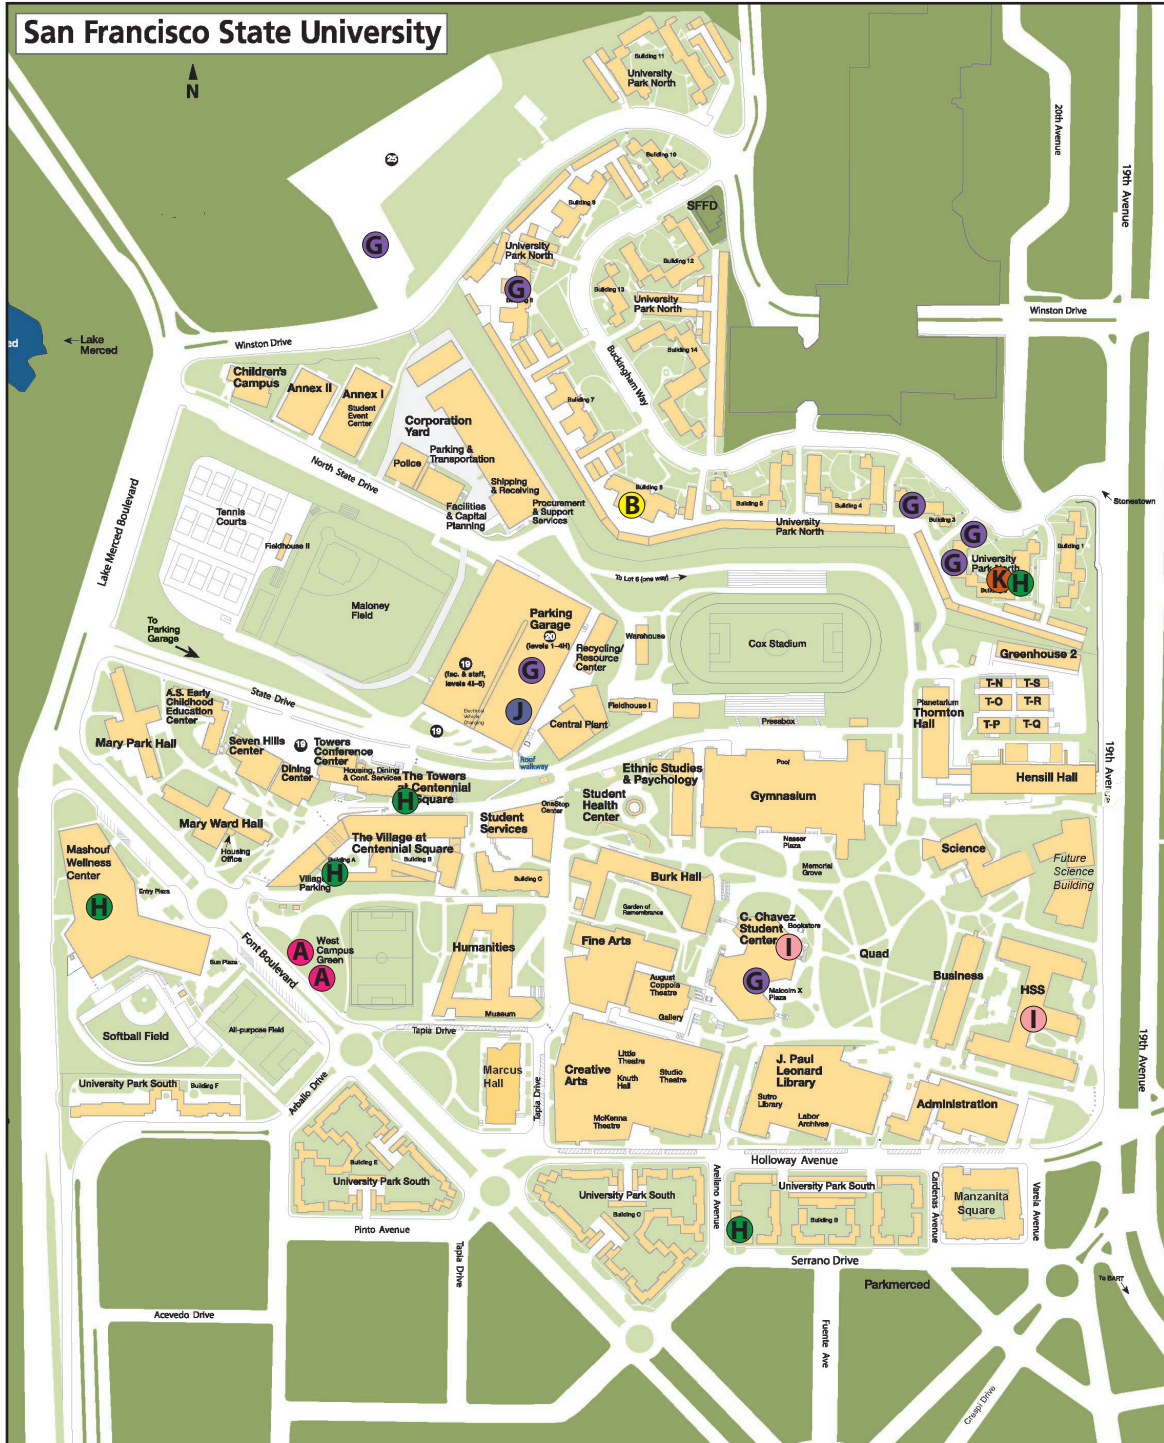

Note: Dots are not placed at the exact address of occurrence.

Campus Crime Map

January 2025

A	Arson	0	K	Narcotics Offense	4
B	Assault	0	L	Robbery	0
C	Assault w/ Deadly Weapon	0	M	Sexual Assault	0
D	Battery	0	N	Theft - Auto	2
E	Burglary - Auto	1	O	Theft - Grand	1
F	Burglary - Building/Residential	0	P	Theft - Petty	1
G	Child Abuse	0	Q	Threats	0
H	Domestic Violence	0	R	Trespassing	0
I	Homicide	0	S	Vandalism	6
J	Indecent Exposure	0	T	Weapons Offense	1

Note: Dots are not placed at the exact address of occurrence.

Campus Crime Map

December 2024

A Arson	0	K Narcotics Offense	0
B Assault	0	L Robbery	0
C Assault w/ Deadly Weapon	0	M Sexual Assault	0
D Battery	0	N Theft - Auto	1
E Burglary - Auto	1	O Theft - Grand	2
F Burglary - Building/Residential	1	P Theft - Petty	3
G Child Abuse	0	Q Threats	0
H Domestic Violence	0	R Trespassing	0
I Homicide	0	S Vandalism	9
J Indecent Exposure	0	T Weapons Offense	0

Note: Dots are not placed at the exact address of occurrence.

Campus Crime Map

November 2024

A	Assault	1	K	Auto Burglary	1
B	Battery	4	L	Robbery	0
C	Sexual Assault	1	M	Building/Residential Burglary	1
D	Assault w/ Deadly Weapon	0	N	Recovered Vehicle	1
E	Homicide	0	O	Child Abuse	0
F	Indecent Exposure	0	P	Threats	0
G	Vandalism	4	Q	Trespassing	0
H	Petty Theft	5	R	Possession of Marijuana	0
I	Grand Theft	1	S	Minor in Possession of Alcohol	0
J	Auto Theft	1	T	Possession of Methamphetamine	0

Note: Dots are not placed at the exact address of occurrence.

Campus Crime Map

October 2024

A	Assault	2	K	Auto Burglary	1
B	Battery	1	L	Robbery	0
C	Sexual Assault	0	M	Building/Residential Burglary	0
D	Assault w/ Deadly Weapon	0	N	Recovered Vehicle	0
E	Homicide	0	O	Child Abuse	0
F	Indecent Exposure	0	P	Threats	0
G	Vandalism	7	Q	Trespassing	0
H	Petty Theft	5	R	Possession of Marijuana	0
I	Grand Theft	2	S	Minor in Possession of Alcohol	0
J	Auto Theft	1	T	Possession of Methamphetamine	0