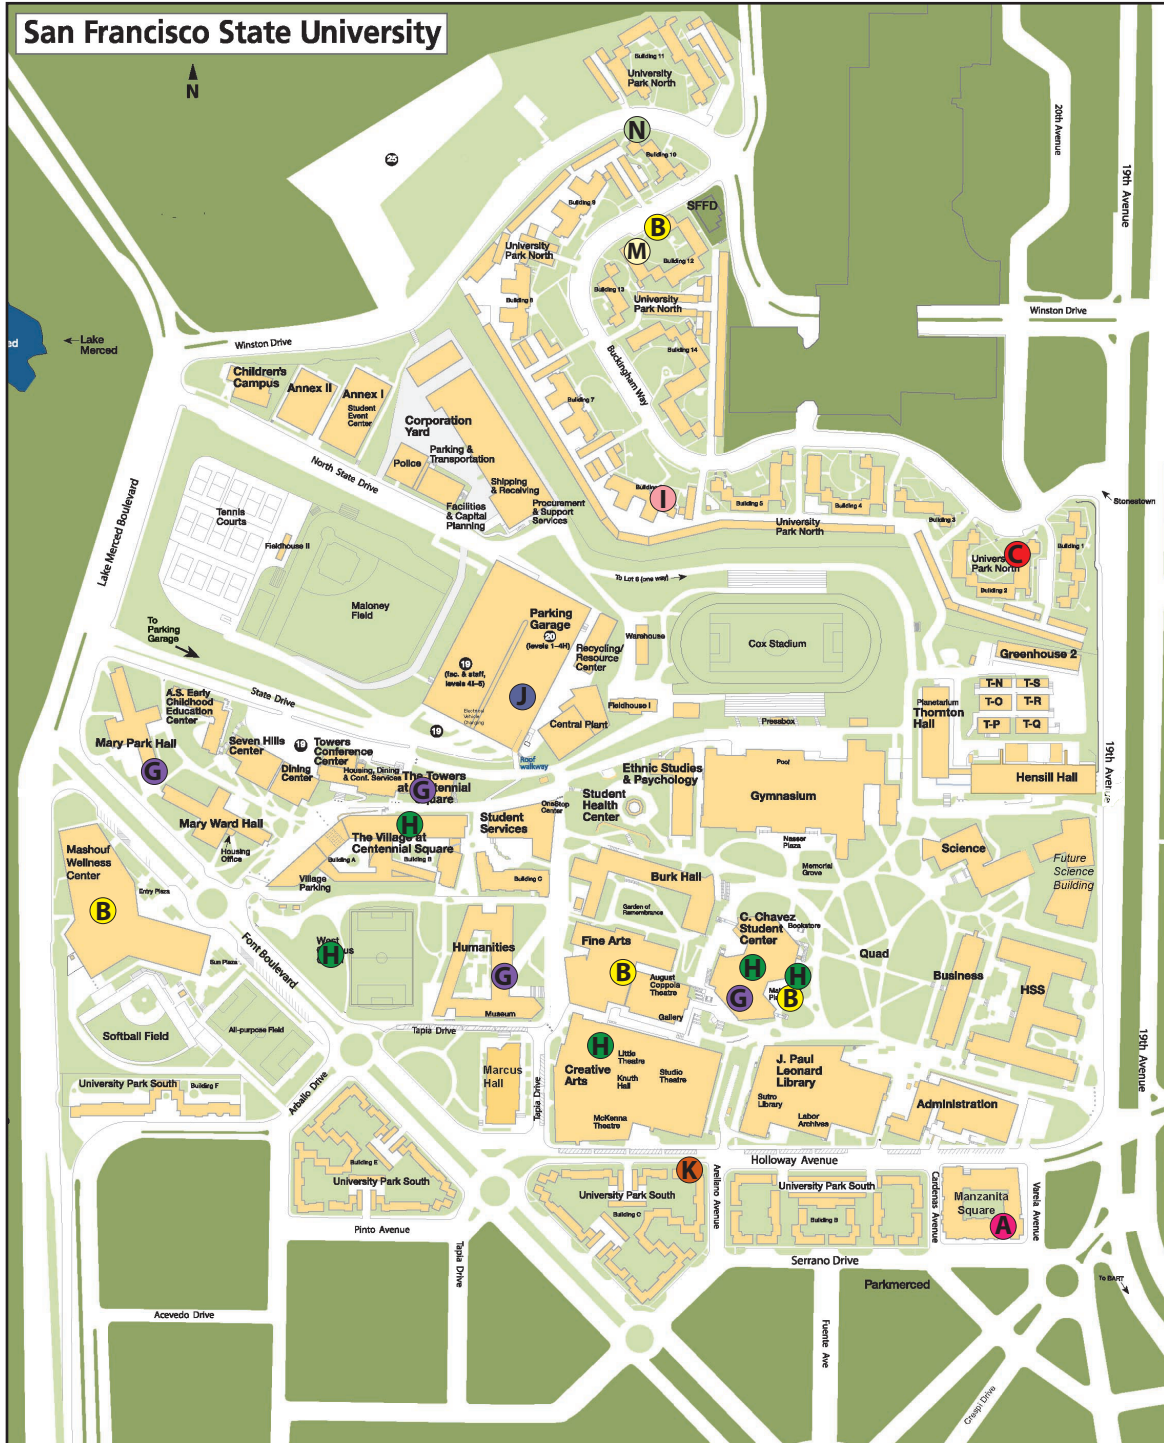

Note: Dots are not placed at the exact address of occurrence.

Campus Crime Map

January 2025

A	Arson	0	K	Narcotics Offense	4
B	Assault	0	L	Robbery	0
C	Assault w/ Deadly Weapon	0	M	Sexual Assault	0
D	Battery	0	N	Theft - Auto	2
E	Burglary - Auto	1	O	Theft - Grand	1
F	Burglary - Building/Residential	0	P	Theft - Petty	1
G	Child Abuse	0	Q	Threats	0
H	Domestic Violence	0	R	Trespassing	0
I	Homicide	0	S	Vandalism	6
J	Indecent Exposure	0	T	Weapons Offense	1

Note: Dots are not placed at the exact address of occurrence.

Campus Crime Map

December 2024

A Arson	0	K Narcotics Offense	0
B Assault	0	L Robbery	0
C Assault w/ Deadly Weapon	0	M Sexual Assault	0
D Battery	0	N Theft - Auto	1
E Burglary - Auto	1	O Theft - Grand	2
F Burglary - Building/Residential	1	P Theft - Petty	3
G Child Abuse	0	Q Threats	0
H Domestic Violence	0	R Trespassing	0
I Homicide	0	S Vandalism	9
J Indecent Exposure	0	T Weapons Offense	0

Note: Dots are not placed at the exact address of occurrence.

Campus Crime Map

November 2024

A	Assault	1	K	Auto Burglary	1
B	Battery	4	L	Robbery	0
C	Sexual Assault	1	M	Building/Residential Burglary	1
D	Assault w/ Deadly Weapon	0	N	Recovered Vehicle	1
E	Homicide	0	O	Child Abuse	0
F	Indecent Exposure	0	P	Threats	0
G	Vandalism	4	Q	Trespassing	0
H	Petty Theft	5	R	Possession of Marijuana	0
I	Grand Theft	1	S	Minor in Possession of Alcohol	0
J	Auto Theft	1	T	Possession of Methamphetamine	0

Note: Dots are not placed at the exact address of occurrence.

Campus Crime Map

October 2024

A	Assault	2	K	Auto Burglary	1
B	Battery	1	L	Robbery	0
C	Sexual Assault	0	M	Building/Residential Burglary	0
D	Assault w/ Deadly Weapon	0	N	Recovered Vehicle	0
E	Homicide	0	O	Child Abuse	0
F	Indecent Exposure	0	P	Threats	0
G	Vandalism	7	Q	Trespassing	0
H	Petty Theft	5	R	Possession of Marijuana	0
I	Grand Theft	2	S	Minor in Possession of Alcohol	0
J	Auto Theft	1	T	Possession of Methamphetamine	0