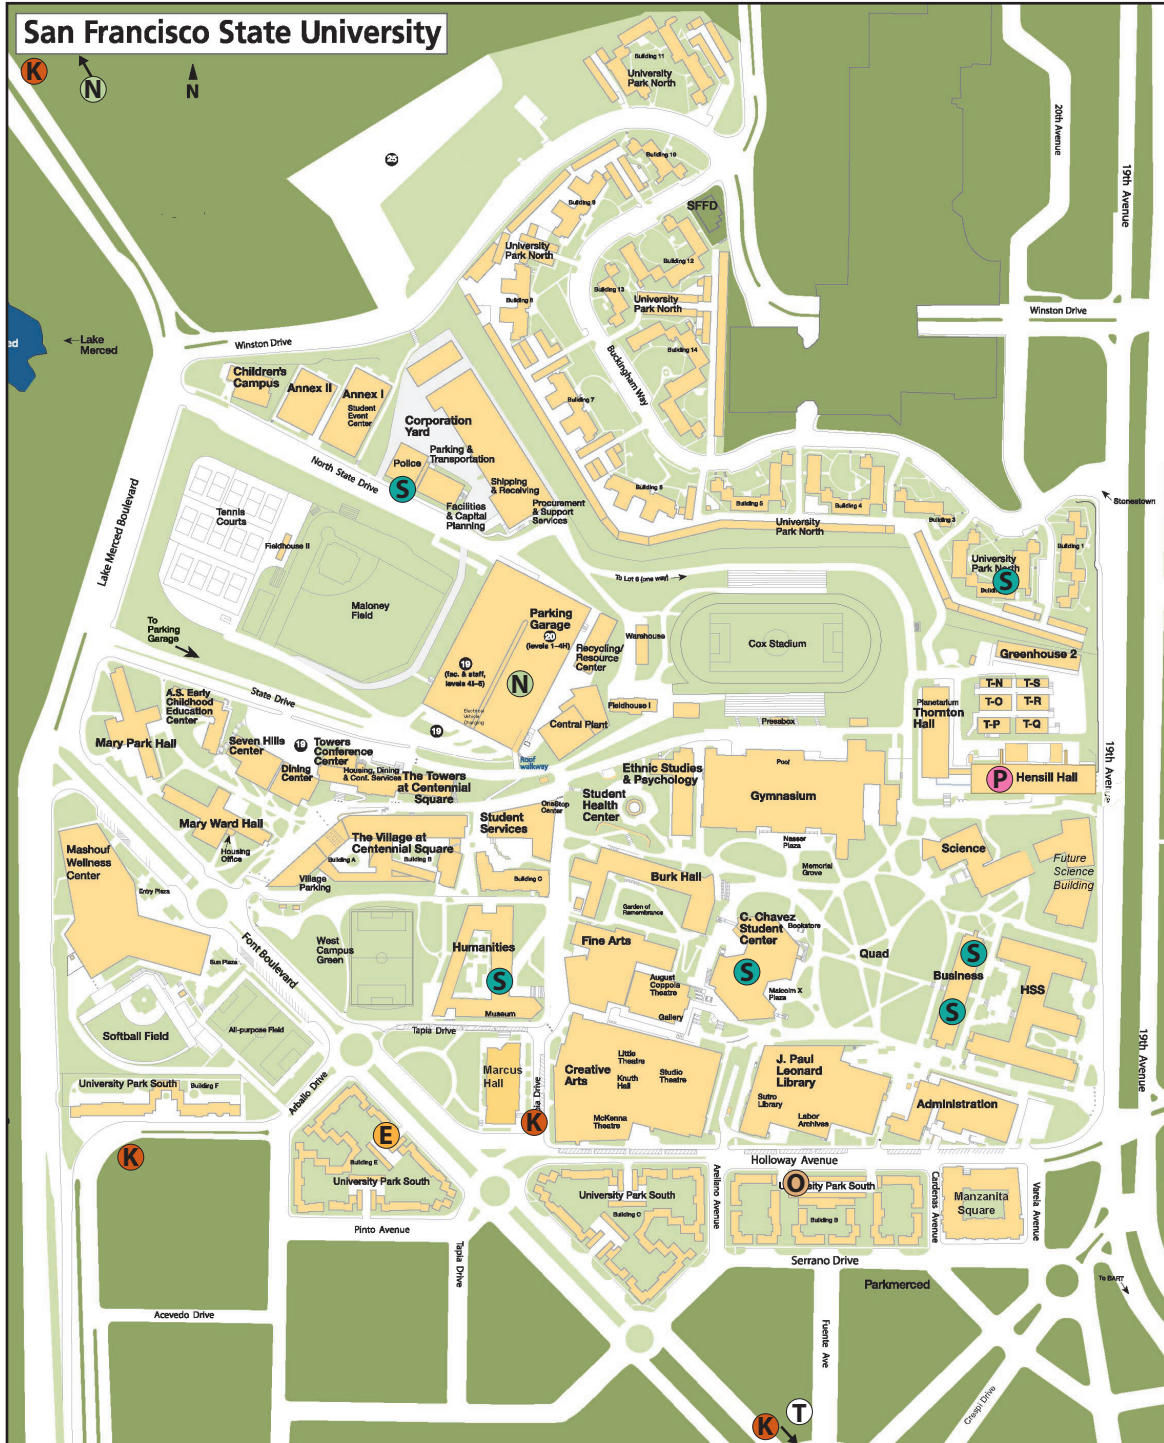

Note: Dots are not placed at the exact address of occurrence.

Campus Crime Map

February 2025

A	Arson	0	K	Narcotics Offense	2
B	Assault	2	L	Robbery	0
C	Assault w/ Deadly Weapon	0	M	Sexual Assault	0
D	Battery	0	N	Theft - Auto	1
E	Burglary - Auto	1	O	Theft - Grand	2
F	Burglary - Building/Residential	0	P	Theft - Petty	3
G	Child Abuse	0	Q	Threats	1
H	Domestic Violence	0	R	Trespassing	0
I	Homicide	0	S	Vandalism	7
J	Indecent Exposure	0	T	Weapons Offense	0

Note: Dots are not placed at the exact address of occurrence.

Campus Crime Map

January 2025

A	Arson	0	K	Narcotics Offense	4
B	Assault	0	L	Robbery	0
C	Assault w/ Deadly Weapon	0	M	Sexual Assault	0
D	Battery	0	N	Theft - Auto	2
E	Burglary - Auto	1	O	Theft - Grand	1
F	Burglary - Building/Residential	0	P	Theft - Petty	1
G	Child Abuse	0	Q	Threats	0
H	Domestic Violence	0	R	Trespassing	0
I	Homicide	0	S	Vandalism	6
J	Indecent Exposure	0	T	Weapons Offense	1

Note: Dots are not placed at the exact address of occurrence.

Campus Crime Map

December 2024

A Arson	0	K Narcotics Offense	0
B Assault	0	L Robbery	0
C Assault w/ Deadly Weapon	0	M Sexual Assault	0
D Battery	0	N Theft - Auto	1
E Burglary - Auto	1	O Theft - Grand	2
F Burglary - Building/Residential	1	P Theft - Petty	3
G Child Abuse	0	Q Threats	0
H Domestic Violence	0	R Trespassing	0
I Homicide	0	S Vandalism	9
J Indecent Exposure	0	T Weapons Offense	0

Note: Dots are not placed at the exact address of occurrence.

Campus Crime Map

October 2024

A	Assault	2	K	Auto Burglary	1
B	Battery	1	L	Robbery	0
C	Sexual Assault	0	M	Building/Residential Burglary	0
D	Assault w/ Deadly Weapon	0	N	Recovered Vehicle	0
E	Homicide	0	O	Child Abuse	0
F	Indecent Exposure	0	P	Threats	0
G	Vandalism	7	Q	Trespassing	0
H	Petty Theft	5	R	Possession of Marijuana	0
I	Grand Theft	2	S	Minor in Possession of Alcohol	0
J	Auto Theft	1	T	Possession of Methamphetamine	0